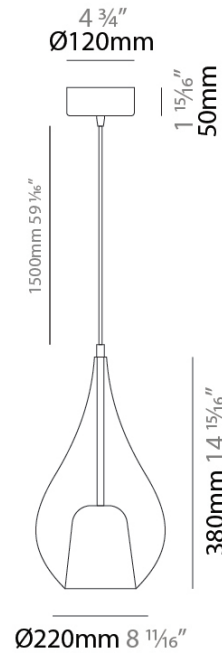

ZOE VINCENT - MONOPOINT SUSPENSION

D141178-

base number Finish
Options

1. To build a product code in our configurator select the specify button on the base model # product page
2. To build a manual product code on this datasheet choose from the options listed below in blue font and add the suffix to the base model #

GENERAL

Series: Zoe
Subseries: Zoe Vincent - Monopoint
Brand: Cangini & Tucci
Division: Design
Mounting Type: Suspension
Mounting Location: Ceiling
Subcategory: Pendant

PHYSICAL

Shape: Teardrop
Diameter (mm): 220
Diameter (in): 8 11/16
Height (mm): 380
Height (in): 14 15/16
Max. Overall Height (mm): 1880
Max. Overall Height (in): 74
Light Distribution: Omnidirectional
Weight (kg): 1.51
Weight (lbs): 3.33
Diffuser: Glass - Opal
Fixture Finish: MSB / MBS / TRS
Holder Finish: BLK
Fixture Material: Glass / Metal
Cable Details: 1500mm cable

ELECTRICAL

Number of Lamps: 1
Lamp Type: LED Retrofit
Lamp Shape: A19
Bulb Included: Bulb Not Included
Max. Wattage Per Lamp (W): 16
Lamp Base: E26
Input Voltage (V): 120
Upon Request: 277Vac / GU24

RATINGS AND CERTIFICATIONS

Certified By: Certified for North American Standards
IP rating: IP20

PROJECT
TYPE
SPECIFIER
QUANTITY
DATE