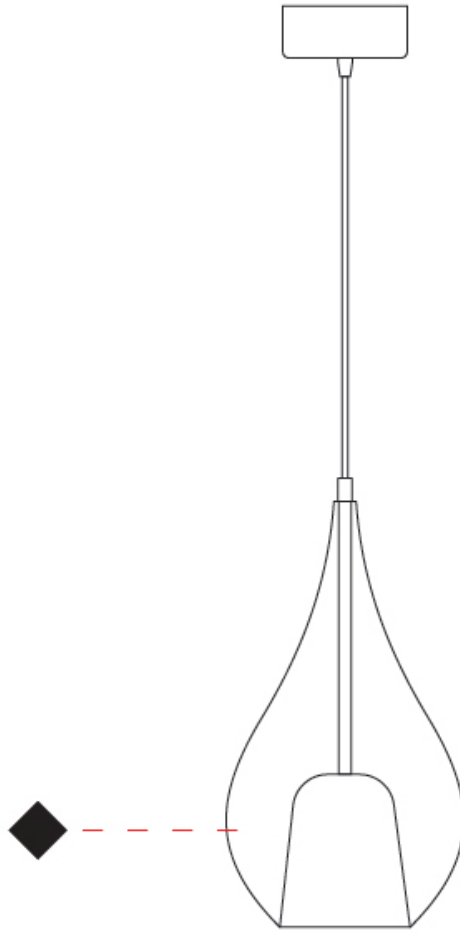

ZOE VINCENT - MONOPOINT SUSPENSION

D141178-

PROJECT

TYPE

SPECIFIER

QUANTITY

DATE

D