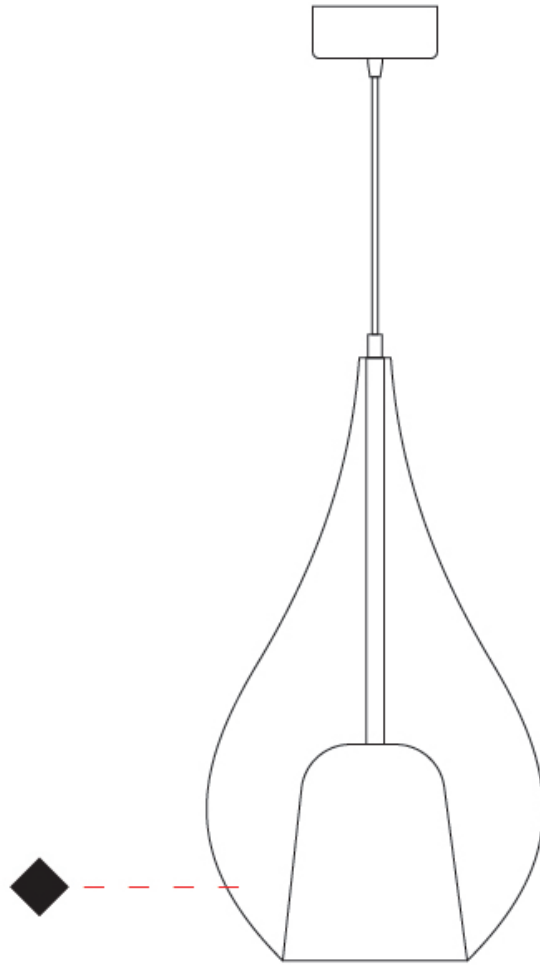

ZOE VINCENT - MONOPOINT SUSPENSION

D141179-

PROJECT

TYPE

SPECIFIER

QUANTITY

DATE

D