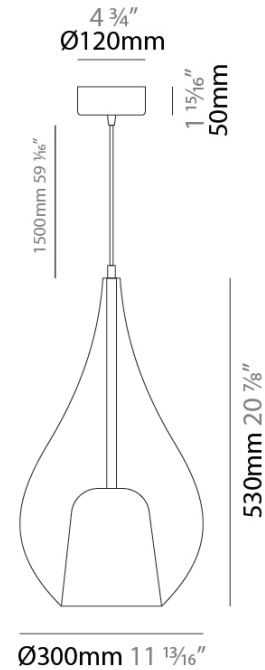

PROJECT	
TYPE	
SPECIFIER	
QUANTITY	
DATE	

ZOE VINCENT - MONOPOINT SUSPENSION

D141179-

base number Finish
Options

1. To build a product code in our configurator select the specify button on the base model # product page
2. To build a manual product code on this datasheet choose from the options listed below in blue font and add the suffix to the base model #

GENERAL

Series: Zoe
Subseries: Zoe Vincent - Monopoint
Brand: Cangini & Tucci
Division: Design
Mounting Type: Suspension
Mounting Location: Ceiling
Subcategory: Pendant

PHYSICAL

Shape: Teardrop
Diameter (mm): 300
Diameter (in): 11 ¹³/₁₆
Height (mm): 530
Height (in): 20 ⁷/₈
Max. Overall Height (mm): 2030
Max. Overall Height (in): 79 ¹⁵/₁₆
Light Distribution: Omnidirectional
Weight (kg): 2.50
Weight (lbs): 5.51
Diffuser: Glass - Opal
Fixture Finish: [MSB / MBS / TRS](#)
Holder Finish: BLK
Fixture Material: Glass / Metal
Cable Details: 1500mm Cable

ELECTRICAL

Number of Lamps: 1
Lamp Type: LED Retrofit
Lamp Shape: A19
Bulb Included: Bulb Not Included
Max. Wattage Per Lamp (W): 16
Lamp Base: E26
Input Voltage (V): 120
Upon Request: 277Vac / GU24

RATINGS AND CERTIFICATIONS

Certified By: Certified for North American Standards
IP rating: IP20