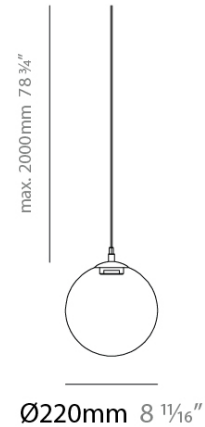

GENERAL
Series: Pit
Subseries: Pit - Modular Suspension
Partner: Cangini & Tucci
Division: Design
Installation: Suspension
Product Type: Pendant
Mounting Location: Ceiling

PHYSICAL
Shape: Sphere
Diameter (mm): 220
Diameter (in): 8 11/16
Height (mm): 220
Height (in): 8 11/16
Max. Overall Height (mm): 2220
Max. Overall Height (in): 87 3/8
Weight (kg): 0.750
Weight (lbs): 1.65
Fixture Finish: [AMB](#) / [GRN](#) / [PNK](#) / [RUB](#) / [SKB](#) / [SMK](#) / [TOB](#) / [TRA](#)
Holder Finish: CHR / WHI / BLK / BCR
Fixture Material: Glass / Metal
Primary Material: Glass - Borosilicate
Cable Details: 2000mm / 78 3/4" - Transparent Cable
Upon Request: On Demand Holder Finishes - Satin Gold, Satin Bronze or Satin Black Nickel

ELECTRICAL
Lamp Type: LED
Input Wattage (W): 7.8
Total Output Wattage (W): 6
Dimming: Non-Dimmable
Driver Included: Yes
Driver Location: Integrated
Driver Type: Constant Current - Universal
Driver Class: Class 2
Input Voltage (V): 120
Constant Current (MA): 500mA
Upon Request: Phase Dimming (120Vac only) / 0-10V Dimming

LED
Color Temperature (°K): 3000
Max. Delivered Lumen (lm): 864
Nominal Lumen (lm): 886
CRI: >90 CRI

RATINGS AND CERTIFICATIONS
Certified By: Certified for North American Standards
IP rating: IP20