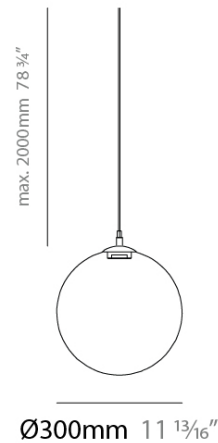

GENERAL

Series: Pit
Subseries: Pit - Modular Suspension
Partner: Cangini & Tucci
Division: Design
Installation: Suspension
Product Type: Pendant
Mounting Location: Ceiling

PHYSICAL

Shape: Sphere
Diameter (mm): 300
Diameter (in): 11 13/16
Height (mm): 300
Height (in): 11 13/16
Max. Overall Height (mm): 2300
Max. Overall Height (in): 90 9/16
Weight (kg): 1.100
Weight (lbs): 2.43
Fixture Finish: [AMB](#) / [GRN](#) / [PNK](#) / [RUB](#) / [SKB](#) / [SMK](#) / [TOB](#) / [TRA](#)
Holder Finish: CHR / WHI / BLK / BCR
Fixture Material: Glass / Metal
Primary Material: Glass - Borosilicate
Cable Details: 2000mm / 78 3/4" - Transparent Cable
Upon Request: On Demand Holder Finishes - Satin Gold, Satin Bronze or Satin Black Nickel

ELECTRICAL

Lamp Type: LED
Input Wattage (W): 7.8
Total Output Wattage (W): 6
Dimming: Non-Dimmable
Driver Included: Yes
Driver Location: Integrated
Driver Type: Constant Current - Universal
Driver Class: Class 2
Input Voltage (V): 120
Constant Current (MA): 500mA
Upon Request: Phase Dimming (120Vac only) / 0-10V Dimming

LED

Color Temperature (°K): 3000
Max. Delivered Lumen (lm): 866
Nominal Lumen (lm): 886
CRI: >90 CRI

RATINGS AND CERTIFICATIONS

Certified By: Certified for North American Standards
IP rating: IP20