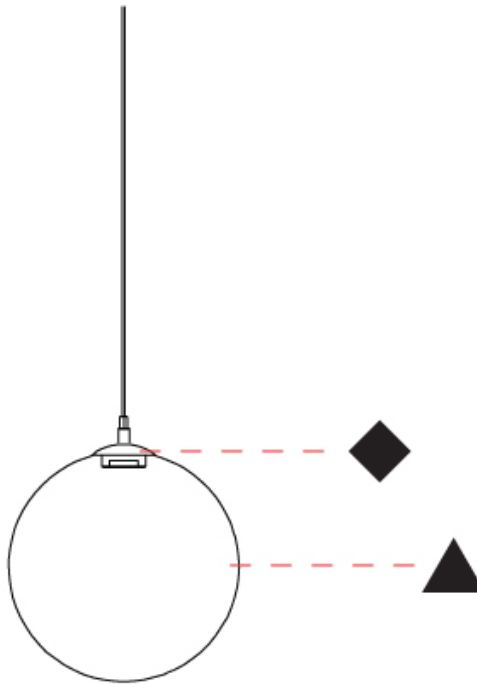

PIT - MODULAR SUSPENSION SUSPENSION

D141186-

PROJECT

TYPE

SPECIFIER

QUANTITY

DATE

D