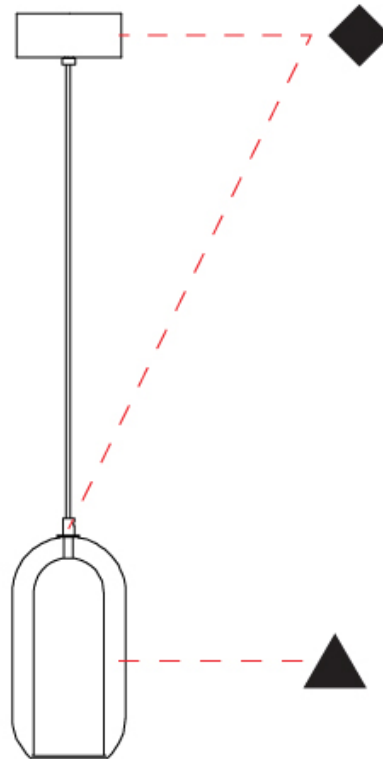

AERON MONOPOINT SUSPENSION

D141203-

PROJECT
TYPE
SPECIFIER
QUANTITY
DATE

D