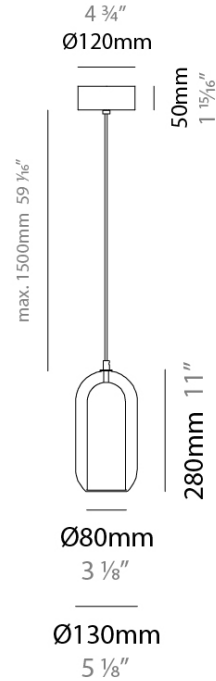

PROJECT	
TYPE	
SPECIFIER	
QUANTITY	
DATE	

AERON MONOPOINT SUSPENSION

D141203-

base number	Finish	Finish
	Options	Options

- To build a product code in our configurator select the specify button on the base model # product page
- To build a manual product code on this datasheet choose from the options listed below in blue font and add the suffix to the base model #

GENERAL

Series: Aeron
Subseries: Aeron Monopoint
Brand: Cangi & Tucci
Division: Design
Mounting Type: Suspension
Mounting Location: Ceiling
Subcategory: Ambient

PHYSICAL

Shape: Cylinder
Diameter (mm): 130
Diameter (in): 5 1/8
Height (mm): 280
Height (in): 11
Max. Overall Height (mm): 1780
Max. Overall Height (in): 70 1/16
Light Distribution: Omnidirectional
Weight (kg): 0.860
Weight (lbs): 1.90
Fixture Finish: AMB / GRN / PNK / RUB / SKB / SMK / TOB / TRA
Holder Finish: CHR / SGD / SBK
Fixture Material: Glass / Metal
Cable Details: Black Rubber Cable

ELECTRICAL

Number of Lamps: 1
Lamp Type: LED Retrofit
Bulb Included: Bulb Not Included
Max. Wattage Per Lamp (W): 4
Lamp Base: E12
Input Voltage (V): 120

RATINGS AND CERTIFICATIONS

Certified By: Certified for North American Standards
IP rating: IP20