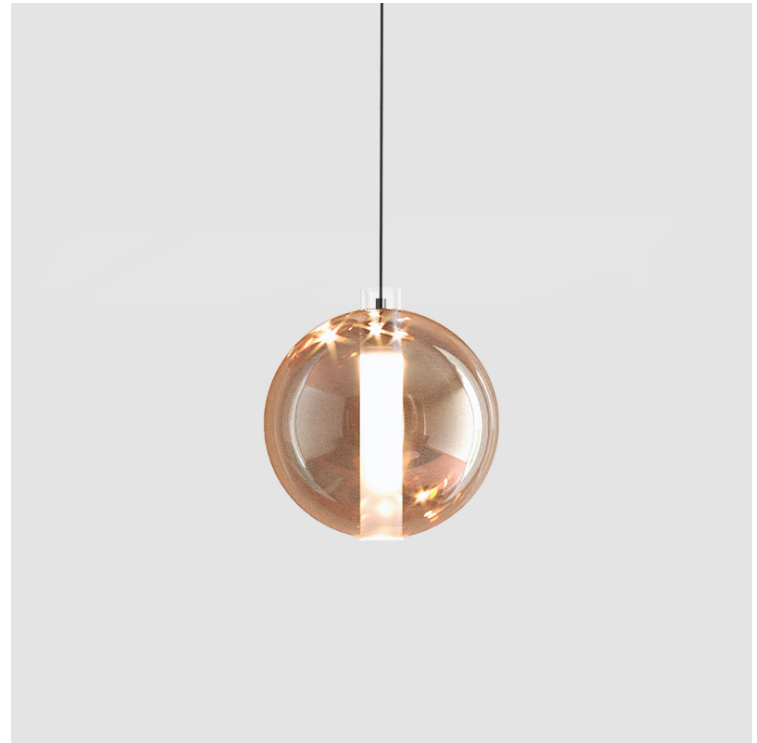

1. To build a product code in our configurator select the specify button on the base model # product page
2. To build a manual product code on this datasheet choose from the options listed below in blue font and add the suffix to the base model #

GENERAL

Series: Oscura Max
Subseries: Oscura Max - Modular System
Partner: Cangini & Tucci
Division: Design
Installation: Suspension
Product Type: Pendant
Mounting Location: Ceiling

PHYSICAL

Shape: Round
Diameter (mm): 220
Diameter (in): 8 11/16
Height (mm): 240
Height (in): 9 7/16
Max. Overall Height (mm): 2240
Max. Overall Height (in): 88 3/16
Weight (kg): 0.650
Weight (lbs): 1.43
Fixture Finish: [AMB](#) / [BLK](#) / [BRZ](#) / [GLD](#) / [GRN](#) / [PNK](#) / [RGD](#) / [RUB](#) / [SKB](#) / [SMK](#) / [STE](#) / [TOB](#) / [TRA](#)
Holder Finish: [CHR](#) / [WHI](#) / [BLK](#) / [BCR](#)
Fixture Material: Glass / Metal
Primary Material: Glass - Borosilicate
Cable Details: 2000mm/78 3/4" Transparent cable

ELECTRICAL

Lamp Type: LED (Zhaga Standard)
Input Wattage (W): 7.8
Total Output Wattage (W): 6
Dimming: Non-Dimmable
Driver Included: Yes
Driver Location: Integrated
Input Voltage (V): 120 - 277
Constant Current (mA): 500mA
Upon Request: Non-Dimming / Phase Dimming (120Vac only) / 0-10V Dimming

LED

Color Temperature (°K): [2700](#) / [3000](#)
Max. Delivered Lumen (lm): 866
CRI: >90 CRI

RATINGS AND CERTIFICATIONS

Certified By: Certified for North American Standards
IP rating: IP20