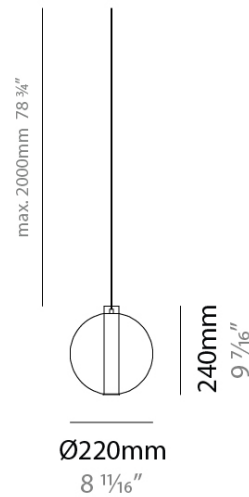

1. To build a product code in our configurator select the specify button on the base model # product page
2. To build a manual product code on this datasheet choose from the options listed below in blue font and add the suffix to the base model #

GENERAL

Series: Oscura Max
Subseries: Oscura Max - Modular System
Partner: Cangini & Tucci
Division: Design
Installation: Suspension
Product Type: Pendant
Mounting Location: Ceiling

PHYSICAL

Shape: Round
Diameter (mm): 220
Diameter (in): 8 11/16
Height (mm): 240
Height (in): 9 7/16
Max. Overall Height (mm): 2240
Max. Overall Height (in): 88 3/16
Weight (kg): 0.650
Weight (lbs): 1.43
Fixture Finish: [AMB](#) / [BLK](#) / [BRZ](#) / [GLD](#) / [GRN](#) / [PNK](#) / [RGD](#) / [RUB](#) / [SKB](#) / [SMK](#) / [STE](#) / [TOB](#) / [TRA](#)
Holder Finish: [CHR](#) / [WHI](#) / [BLK](#) / [BCR](#)
Fixture Material: Glass / Metal
Primary Material: Glass - Borosilicate
Cable Details: 2000mm/78 3/4" Transparent cable

ELECTRICAL

Lamp Type: LED (Zhaga Standard)
Input Wattage (W): 7.8
Total Output Wattage (W): 6
Dimming: Non-Dimmable
Driver Included: Yes
Driver Location: Integrated
Input Voltage (V): 120 - 277
Constant Current (mA): 500mA
Upon Request: Non-Dimming / Phase Dimming (120Vac only) / 0-10V Dimming

LED

Color Temperature (°K): [2700](#) / [3000](#)
Max. Delivered Lumen (lm): 866
CRI: >90 CRI

RATINGS AND CERTIFICATIONS

Certified By: Certified for North American Standards
IP rating: IP20