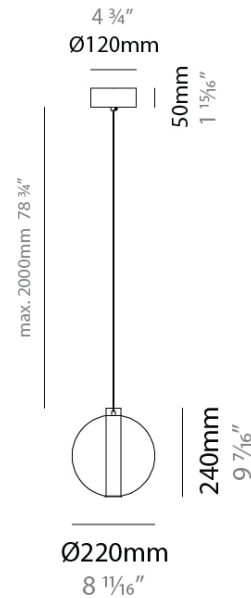

1. To build a product code in our configurator select the specify button on the base model # product page
2. To build a manual product code on this datasheet choose from the options listed below in blue font and add the suffix to the base model #

GENERAL

Series: Oscura Max
Subseries: Oscura Max - Monopoint
Partner: Cangini & Tucci
Division: Design
Installation: Suspension
Product Type: Pendant
Mounting Location: Ceiling

PHYSICAL

Shape: Round
Diameter (mm): 220
Diameter (in): 8 11/16
Height (mm): 240
Height (in): 9 7/16
Max. Overall Height (mm): 2240
Max. Overall Height (in): 88 7/16
Weight (kg): 0.855
Weight (lbs): 1.88
Fixture Finish: [AMB](#) / [BLK](#) / [BRZ](#) / [GLD](#) / [GRN](#) / [PNK](#) / [RGD](#) / [RUB](#) / [SKB](#) / [SMK](#) / [STE](#) / [TOB](#) / [TRA](#)
Holder Finish: [CHR](#) / [WHI](#) / [BLK](#) / [BCR](#)
Fixture Material: Glass / Metal
Primary Material: Glass - Borosilicate
Cable Details: 2000mm/78 3/4" Transparent cable

ELECTRICAL

Lamp Type: LED (Zhaga Standard)
Input Wattage (W): 7.8
Total Output Wattage (W): 6
Dimming: Non-Dimmable
Driver Included: Yes
Driver Location: Integrated
Input Voltage (V): 120 - 277
Constant Current (MA): 500mA
Upon Request: Non-Dimming / Phase Dimming (120Vac only) / 0-10V Dimming

LED

Color Temperature (°K): 2700 / 3000
Max. Delivered Lumen (lm): 866
CRI: >90 CRI

RATINGS AND CERTIFICATIONS

Certified By: Certified for North American Standards
IP rating: IP20

PROJECT
TYPE
SPECIFIER
QUANTITY
DATE