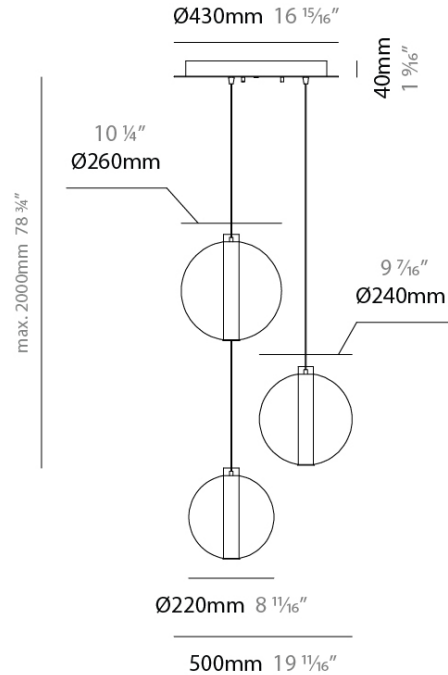

1. To build a product code in our configurator select the specify button on the base model # product page
2. To build a manual product code on this datasheet choose from the options listed below in blue font and add the suffix to the base model #

GENERAL

Series: Oscura Max
Subseries: Oscura Max - 3 Light Cluster
Partner: Cangini & Tucci
Division: Design
Installation: Suspension
Product Type: Pendant
Mounting Location: Ceiling

PHYSICAL

Shape: Round
Diameter (mm): 500
Diameter (in): 19 11/16
Height (mm): 500
Height (in): 19 11/16
Max. Overall Height (mm): 2500
Max. Overall Height (in): 98 7/16
Weight (kg): 2.635
Weight (lbs): 5.81
Fixture Finish: [AMB](#) / [BLK](#) / [BRZ](#) / [GLD](#) / [GRN](#) / [PNK](#) / [RGD](#) / [RUB](#) / [SKB](#) / [SMK](#) / [STE](#) / [TOB](#) / [TRA](#)
Holder Finish: [CHR](#) / [WHI](#) / [BLK](#) / [BCR](#)
Accent Finish: [PSS](#)
Fixture Material: Glass / Metal
Primary Material: Glass - Borosilicate
Cable Details: 2000mm/78 3/4" Transparent cable

ELECTRICAL

Lamp Type: LED (Zhaga Standard)
Input Wattage (W): 23.4
Total Output Wattage (W): 18
Dimming: Non-Dimmable
Driver Included: Yes
Driver Location: Integrated
Input Voltage (V): 120 - 277
Constant Current (MA): 500mA
Upon Request: Non-Dimming / Phase Dimming (120Vac only) / 0-10V Dimming

LED

Number of LEDs: 3
Color Temperature (°K): [2700](#) / [3000](#)
Max. Delivered Lumen (lm): 2598
CRI: >90 CRI

RATINGS AND CERTIFICATIONS

Certified By: Certified for North American Standards
IP rating: IP20