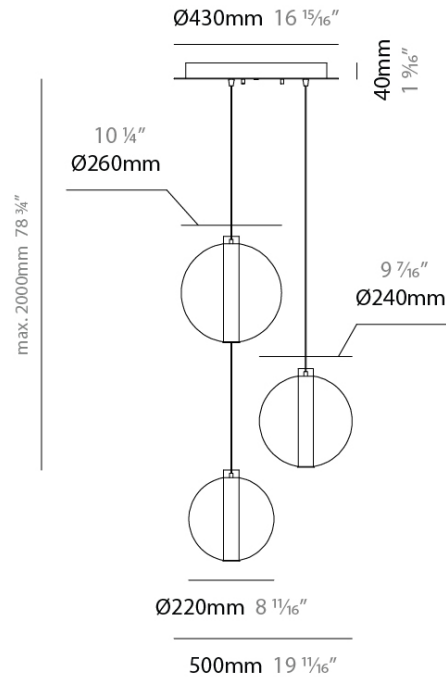

1. To build a product code in our configurator select the specify button on the base model # product page
2. To build a manual product code on this datasheet choose from the options listed below in blue font and add the suffix to the base model #

GENERAL

Series: Oscura Max
Subseries: Oscura Max - 3 Light Cluster
Partner: Cangini & Tucci
Division: Design
Installation: Suspension
Product Type: Pendant
Mounting Location: Ceiling

PHYSICAL

Shape: Round
Diameter (mm): 500
Diameter (in): 19 11/16
Height (mm): 500
Height (in): 19 11/16
Max. Overall Height (mm): 2500
Max. Overall Height (in): 98 7/16
Weight (kg): 2.635
Weight (lbs): 5.81
Fixture Finish: [AMB](#) / [BLK](#) / [BRZ](#) / [GLD](#) / [GRN](#) / [PNK](#) / [RGD](#) / [RUB](#) / [SKB](#) / [SMK](#) / [STE](#) / [TOB](#) / [TRA](#)
Holder Finish: [CHR](#) / [WHI](#) / [BLK](#) / [BCR](#)
Accent Finish: [PSS](#)
Fixture Material: Glass / Metal
Primary Material: Glass - Borosilicate
Cable Details: 2000mm/78 3/4" Transparent cable

ELECTRICAL

Lamp Type: LED (Zhaga Standard)
Input Wattage (W): 23.4
Total Output Wattage (W): 18
Dimming: Non-Dimmable
Driver Included: Yes
Driver Location: Integrated
Input Voltage (V): 120 - 277
Constant Current (MA): 500mA
Upon Request: Non-Dimming / Phase Dimming (120Vac only) / 0-10V Dimming

LED

Number of LEDs: 3
Color Temperature (°K): [2700](#) / [3000](#)
Max. Delivered Lumen (lm): 2598
CRI: >90 CRI

RATINGS AND CERTIFICATIONS

Certified By: Certified for North American Standards
IP rating: IP20