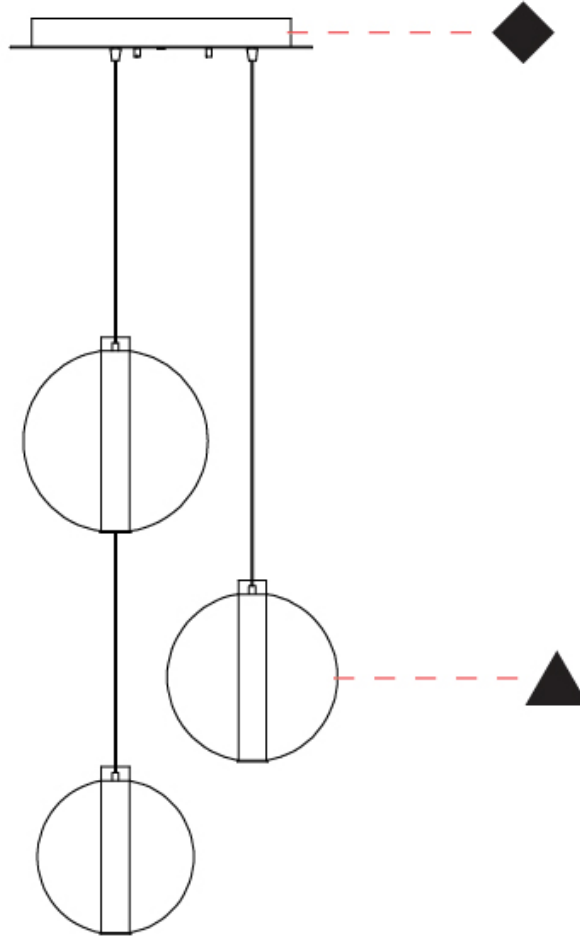

OSCURA MAX - 3 LIGHT CLUSTER SUSPENSION

D141227-

PROJECT	_____
TYPE	_____
SPECIFIER	_____
QUANTITY	_____
DATE	_____

D