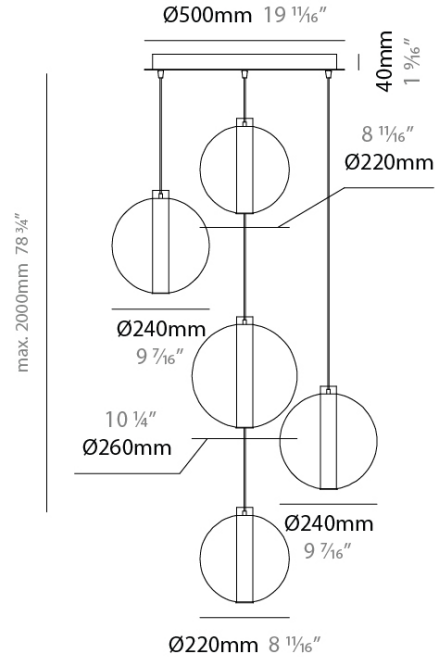

OSCURA MAX - 5 LIGHT CLUSTER SUSPENSION

D141228-

base number Color Finish Finish
 Temperature Options Options

- To build a product code in our configurator select the specify button on the base model # product page
- To build a manual product code on this datasheet choose from the options listed below in blue font and add the suffix to the base model #

GENERAL

Series: Oscura Max
 Subseries: Oscura Max - 5 Light Cluster
 Partner: Cangini & Tucci
 Division: Design
 Installation: Suspension
 Product Type: Pendant
 Mounting Location: Ceiling

PHYSICAL

Shape: Round
 Diameter (mm): 560
 Diameter (in): 22 1/16
 Height (mm): 560
 Height (in): 22 1/16
 Max. Overall Height (mm): 2560
 Max. Overall Height (in): 100 13/16
 Weight (kg): 8.555
 Weight (lbs): 18.86
 Fixture Finish: [AMB / BLK / BRZ / GLD / GRN / PNK / RGD / RUB / SKB / SMK / STE / TOB / TRA](#)
 Holder Finish: [CHR / WHI / BLK / BCR](#)
 Accent Finish: [PSS](#)
 Fixture Material: Glass / Metal
 Primary Material: Glass - Borosilicate
 Cable Details: 2000mm/78 3/4" Transparent cable

ELECTRICAL

Number of Lamps: 5
 Lamp Type: LED (Zhaga Standard)
 Input Wattage (W): 39
 Total Output Wattage (W): 30
 Dimming: Non-Dimmable
 Driver Included: Yes
 Driver Location: Integrated
 Input Voltage (V): 120 - 277
 Constant Current (MA): 500mA
 Upon Request: Non-Dimming / Phase Dimming (120Vac only) / 0-10V Dimming

LED

Number of LEDs: 5
 Color Temperature (°K): 2700 / 3000
 Max. Delivered Lumen (lm): 4330
 CRI: >90 CRI

RATINGS AND CERTIFICATIONS

Certified By: Certified for North American Standards
 IP rating: IP20

OSCURA MAX - 5 LIGHT CLUSTER SUSPENSION