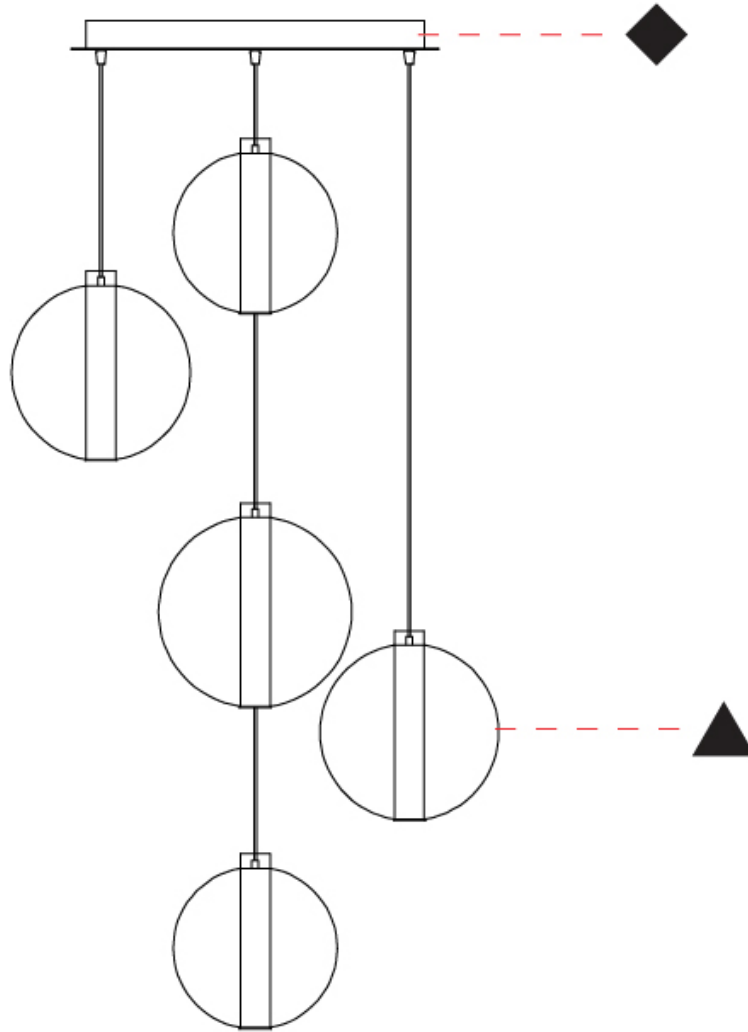

OSCURA MAX - 5 LIGHT CLUSTER SUSPENSION

D141228-

PROJECT _____

TYPE _____

SPECIFIER _____

QUANTITY _____

DATE _____

D