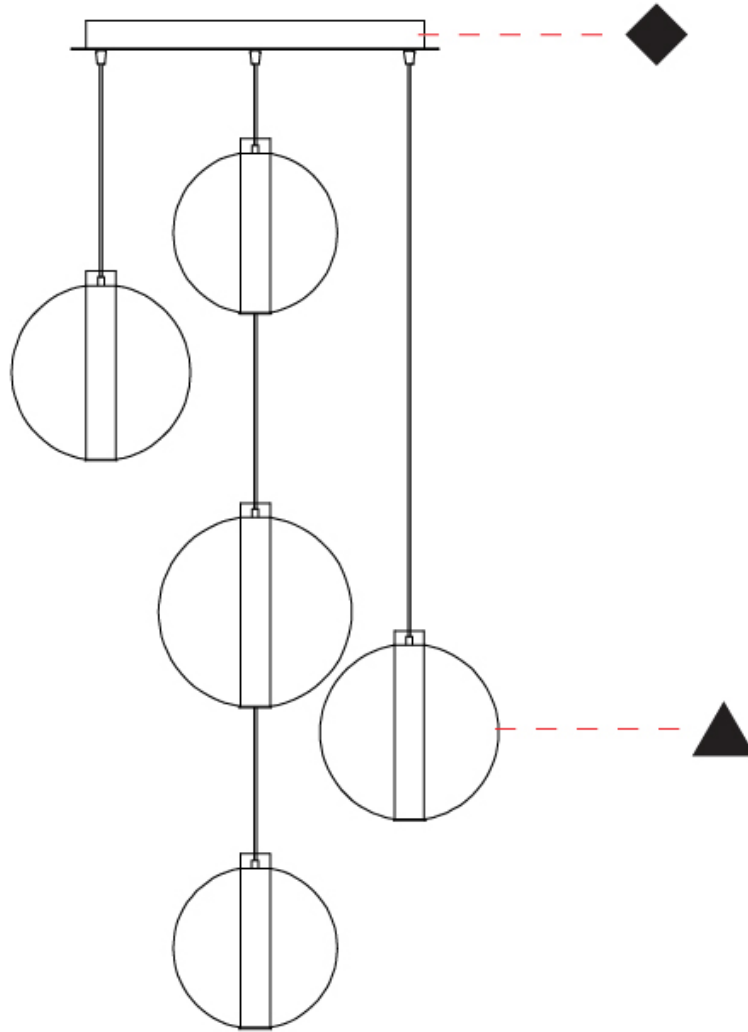

OSCURA MAX - 5 LIGHT CLUSTER SUSPENSION

D141228-

PROJECT	_____
TYPE	_____
SPECIFIER	_____
QUANTITY	_____
DATE	_____

D