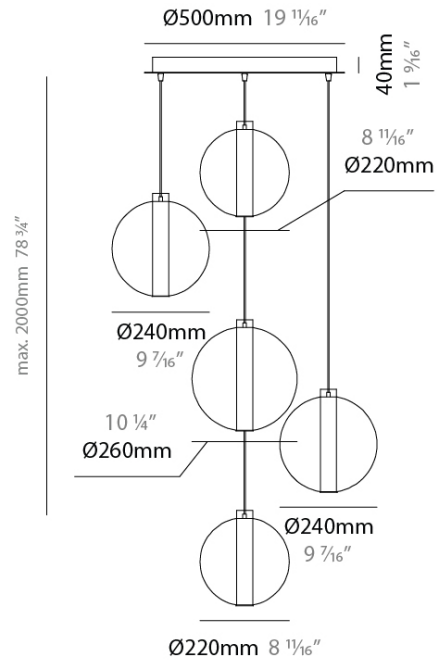

1. To build a product code in our configurator select the specify button on the base model # product page
2. To build a manual product code on this datasheet choose from the options listed below in blue font and add the suffix to the base model #

GENERAL

Series: Oscura Max
Subseries: Oscura Max - 5 Light Cluster
Partner: Cangini & Tucci
Division: Design
Installation: Suspension
Product Type: Pendant
Mounting Location: Ceiling

PHYSICAL

Shape: Round
Diameter (mm): 560
Diameter (in): 22 1/16
Height (mm): 560
Height (in): 22 1/16
Max. Overall Height (mm): 2560
Max. Overall Height (in): 100 13/16
Weight (kg): 8.555
Weight (lbs): 18.86
Fixture Finish: AMB / BLK / BRZ / GLD / GRN / PNK / RGD / RUB / SKB / SMK / STE / TOB / TRA
Holder Finish: CHR / WHI / BLK / BCR
Accent Finish: PSS
Fixture Material: Glass / Metal
Primary Material: Glass - Borosilicate
Cable Details: 2000mm/78 3/4" Transparent cable

ELECTRICAL

Number of Lamps: 5
Lamp Type: LED (Zhaga Standard)
Input Wattage (W): 39
Total Output Wattage (W): 30
Dimming: Non-Dimmable
Driver Included: Yes
Driver Location: Integrated
Input Voltage (V): 120 - 277
Constant Current (MA): 500mA
Upon Request: Non-Dimming / Phase Dimming (120Vac only) / 0-10V Dimming

LED

Number of LEDs: 5
Color Temperature (°K): 2700 / 3000
Max. Delivered Lumen (lm): 4330
CRI: >90 CRI

RATINGS AND CERTIFICATIONS

Certified By: Certified for North American Standards
IP rating: IP20