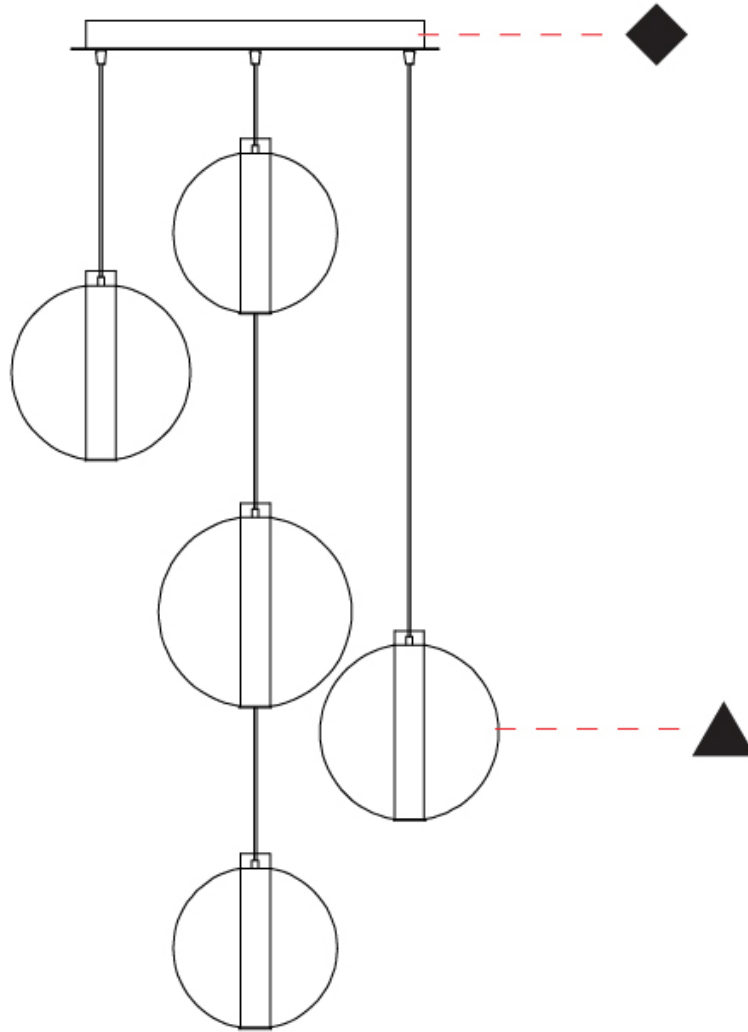

OSCURA MAX - 5 LIGHT CLUSTER SUSPENSION

D141228-30K-MBK-AMB-BRZ-RUB-SKB-SMK

PROJECT

TYPE

SPECIFIER

QUANTITY

DATE

D