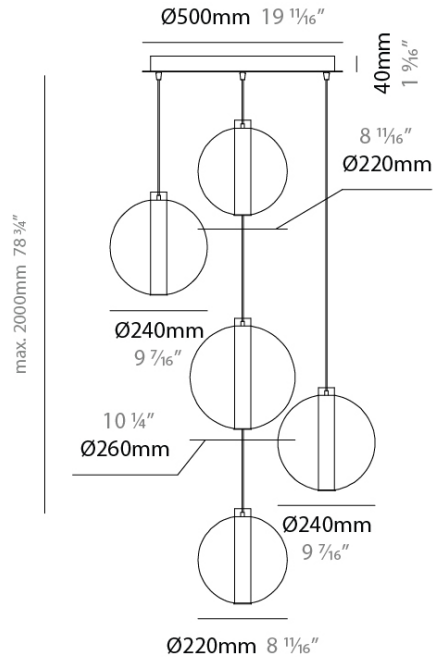

OSCURA MAX - 5 LIGHT CLUSTER SUSPENSION

D141228-30K-MBK-AMB-BRZ-RUB-SKB-SMK

base number	Color Temperature	Finish Options	Finish Options

1. To build a product code in our configurator select the specify button on the base model # product page
2. To build a manual product code on this datasheet choose from the options listed below in blue font and add the suffix to the base model #

GENERAL

Series: Oscura Max

Subseries: Oscura Max - 5 Light Cluster

Brand: Cangini & Tucci

Division: Design

Mounting Type: Suspension

Mounting Location: Ceiling

Subcategory: Pendant

PHYSICAL

Shape: Round

Diameter (mm): 560

Diameter (in): 22 1/16

Height (mm): 560

Height (in): 22 1/16

Max. Overall Height (mm): 2560

Max. Overall Height (in): 100 13/16

Light Distribution: Omnidirectional

Weight (kg): 8.555

Weight (lbs): 18.86

Accent Finish: PSS

Fixture Material: Glass / Metal

Cable Details: 2,000mm Transparent cable

ELECTRICAL

Lamp Type: LED (Zhaga Standard)

Input Wattage (W): 39

Total Output Wattage (W): 30

Dimming: Non-Dimmable

Driver Included: Yes

Driver Location: Integrated

Input Voltage (V): 120 - 277

Constant Current (mA): 500mA

Upon Request: Non-Dimming / Phase Dimming (120Vac only) / 0-10V Dimming

LED

Number of LEDs: 5

Color Temperature (°K): 3000

Max. Delivered Lumen (lm): 4330

CRI: >90 CRI

RATINGS AND CERTIFICATIONS

Certified By: Certified for North American Standards

IP rating: IP20