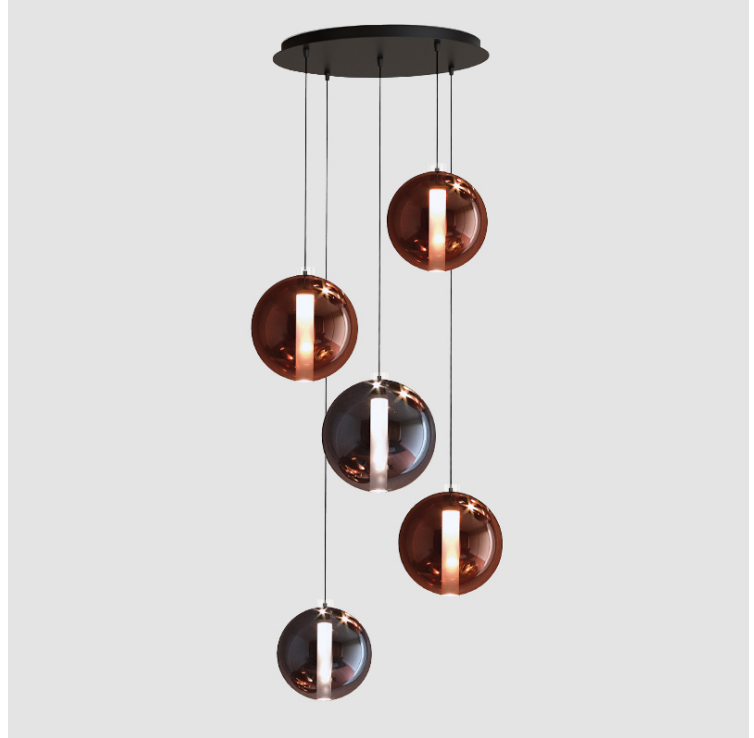

## OSCURA MAX - 5 LIGHT CLUSTER SUSPENSION

**D141228-30K-MBK-AMB-BRZ-RUB-SKB-SMK**

base number	Color Temperature	Finish Options	Finish Options
-------------	-------------------	----------------	----------------

**GENERAL**

Series: Oscura Max

Subseries: Oscura Max - 5 Light Cluster

Brand: Cangini & Tucci

Division: Design

Mounting Type: Suspension

Mounting Location: Ceiling

Subcategory: Pendant

Light Distribution: Omnidirectional

Weight (kg): 8.555

Weight (lbs): 18.86

Accent Finish: PSS

Fixture Material: Glass / Metal

Cable Details: 2,000mm Transparent cable

**ELECTRICAL**

Lamp Type: LED (Zhaga Standard)

## OSCURA MAX - 5 LIGHT CLUSTER SUSPENSION

D141228-30K-MBK-AMB-BRZ-RUB-SKB-SMK

PROJECT

TYPE

SPECIFIER

QUANTITY

DATE

D