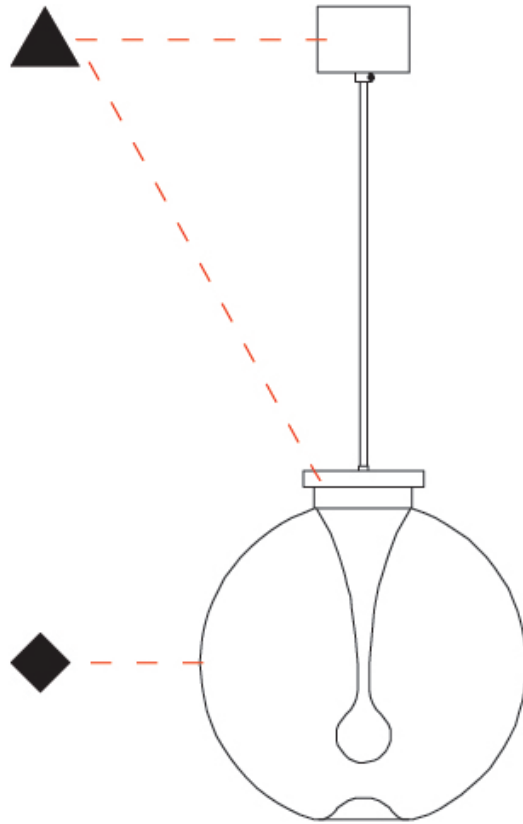

LA STILLA MONOPOINT SUSPENSION

D141236-

PROJECT _____

TYPE _____

SPECIFIER _____

QUANTITY _____

DATE _____

D