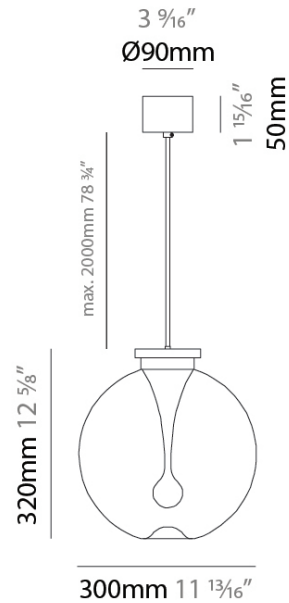

1. To build a product code in our configurator select the specify button on the base model # product page
2. To build a manual product code on this datasheet choose from the options listed below in blue font and add the suffix to the base model #

GENERAL

Series: La Stilla
Subseries: La Stilla Monopoint
Brand: Cangini & Tucci
Division: Design
Mounting Type: Suspension
Mounting Location: Ceiling
Subcategory: Pendant

PHYSICAL

Shape: Sphere
Diameter (mm): 300
Diameter (in): 11 ¹³/₁₆
Height (mm): 320
Height (in): 12 ⁵/₈
Max. Overall Height (mm): 2280
Max. Overall Height (in): 91 ⁷/₁₆
Light Distribution: Omnidirectional
Diffuser: Glass - Opal
Fixture Finish: [AMB / GRN / PNK / RUB / SKB / SMK / TOB / TRA](#)
Holder Finish: [CHR / MWH / MBK / BCR](#)
Fixture Material: Glass / Metal
Cable Details: 2000mm / 78 3/4" Transparent Cable
Upon Request: Finishes - Pearl Gold

ELECTRICAL

Lamp Type: LED
Input Wattage (W): 14
Total Output Wattage (W): 12
Dimming: Non-Dimming / Phase Dimming (120vac Only)
Driver Included: Yes
Driver Location: Integrated
Driver Type: Constant Current - 120Vac
Driver Class: Class 2
Input Voltage (V): 120
Constant Current (MA): 350mA
Upon Request: 0-10V Dimming

LED

Color Temperature (°K): 2700 / 3000
Nominal Lumen (lm): 1615
CRI: >95 CRI
Lamp Life (hrs): 50000

RATINGS AND CERTIFICATIONS

Certified By: Certified for North American Standards
IP rating: IP20