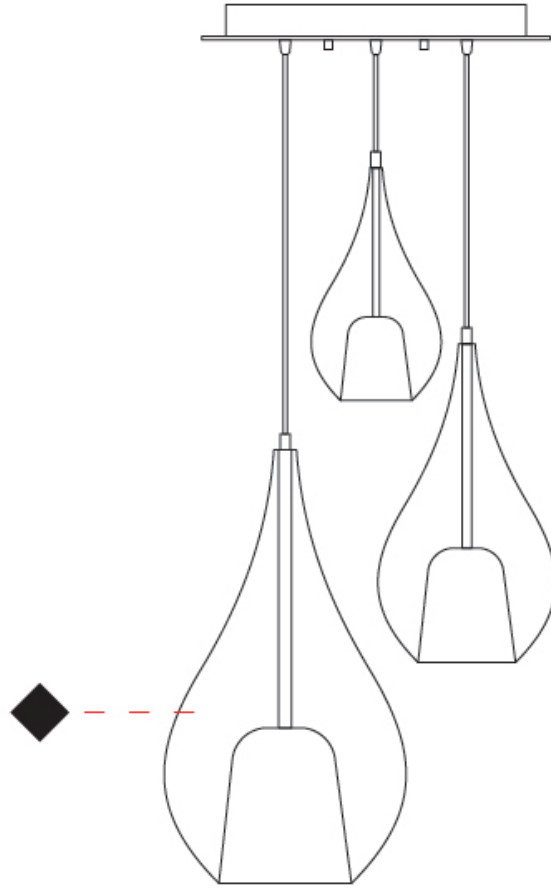

ZOE VINCENT 3 LIGHT CLUSTER SUSPENSION

D141251-

PROJECT _____

TYPE _____

SPECIFIER _____

QUANTITY _____

DATE _____

D