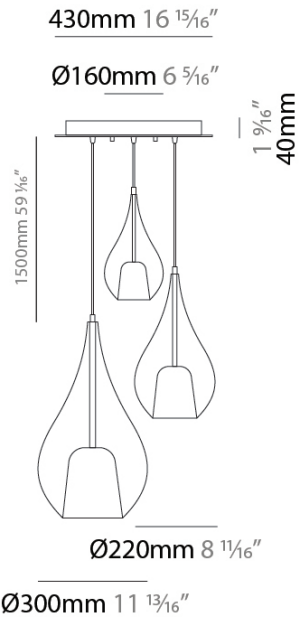

ZOE VINCENT 3 LIGHT CLUSTER SUSPENSION

D141251-

base number Finish
Options

1. To build a product code in our configurator select the specify button on the base model # product page
2. To build a manual product code on this datasheet choose from the options listed below in blue font and add the suffix to the base model #

GENERAL

Series: Zoe
Subseries: Zoe Vincent 3 Light Cluster
Brand: Cangini & Tucci
Division: Design
Mounting Type: Suspension
Mounting Location: Ceiling
Subcategory: Pendant

PHYSICAL

Shape: Teardrop
Diameter (mm): 430
Diameter (in): 16 ¹⁵/₁₆
Height (mm): 1500
Height (in): 59 ¹⁵/₁₆
Light Distribution: Omnidirectional
Weight (kg): 6.48
Weight (lbs): 14.29
Diffuser: Glass - Opal
Fixture Finish: [MSB / MBS / TRS](#)
Holder Finish: BLK
Fixture Material: Glass / Metal
Cable Details: 1500mm cable

ELECTRICAL

Number of Lamps: 3
Lamp Type: LED Retrofit
Bulb Included: Bulb Not Included
Total Output Wattage (W): 37
Max. Wattage Per Lamp (W): 16 + 5
Lamp Base: E26 + G9
Input Voltage (V): 120

RATINGS AND CERTIFICATIONS

Certified By: Certified for North American Standards
IP rating: IP20

PROJECT
TYPE
SPECIFIER
QUANTITY
DATE