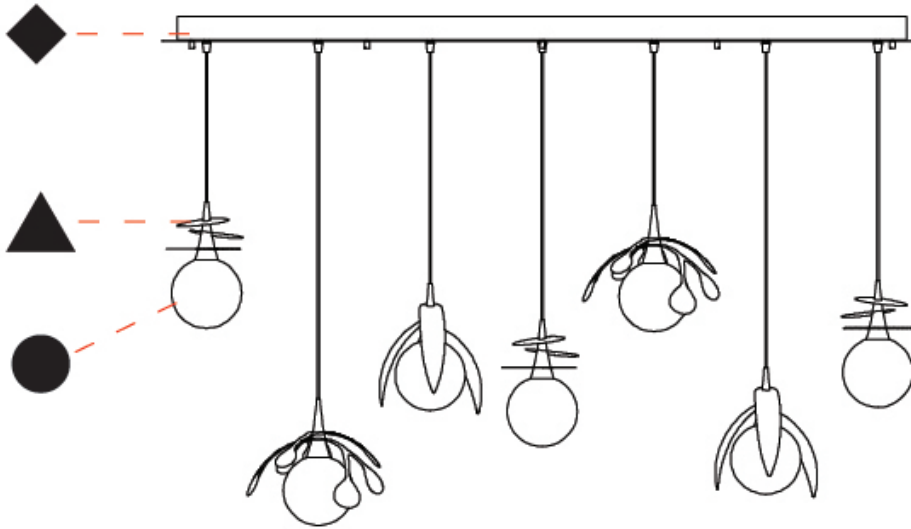

## VEGETAL - 7 LIGHT LINEAR SUSPENSION

D141265-

PROJECT \_\_\_\_\_

TYPE \_\_\_\_\_

SPECIFIER \_\_\_\_\_

QUANTITY \_\_\_\_\_

DATE \_\_\_\_\_

D