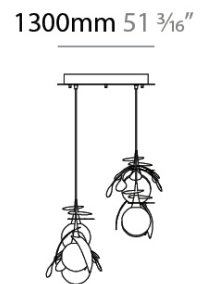

D141265-

base number   Color   Finish   Finish   Finish
Temperature   Options   Options   Options

1. To build a product code in our configurator select the specify button on the base model # product page
2. To build a manual product code on this datasheet choose from the options listed below in blue font and add the suffix to the base model #

GENERAL

Series: Vegetal
Subseries: Vegetal - 7 Light Linear
Partner: Cangini & Tucci
Division: Design
Installation: Suspension
Product Type: Pendant
Mounting Location: Ceiling

PHYSICAL

Shape: Abstract
Length (mm): 1300
Length (in): 51 3/16
Width (mm): 400
Width (in): 15 3/4
Height (mm): 220
Height (in): 8 13/16
Max. Overall Height (mm): 2220
Max. Overall Height (in): 87 3/8
Fixture Finish: AMB / GRN / PNK / RUB / SKB / SMK / TOB / TRA
Holder Finish: SGD / SBK
Accent Finish: CHR / MWH / MBK / BCR
Fixture Material: Glass / Metal
Primary Material: Glass - Borosilicate
Cable Details: 2000mm Transparent cable

ELECTRICAL

Lamp Type: LED (Zhaga Standard)
Input Wattage (W): 29.4
Dimming: Non-Dimmable
Driver Included: Yes
Driver Location: Integrated
Driver Class: Class 2
Input Voltage (V): 120 - 277
Constant Current (MA): 350mA
Upon Request: Phase Dimming (120Vac only) / 0-10V Dimming

LED

Color Temperature (°K): 2700 / 3000
Nominal Lumen (lm): 3220 / 3500
CRI: >90 CRI
Lamp Life (hrs): 50000

RATINGS AND CERTIFICATIONS

Certified By: Certified for North American Standards
IP rating: IP20