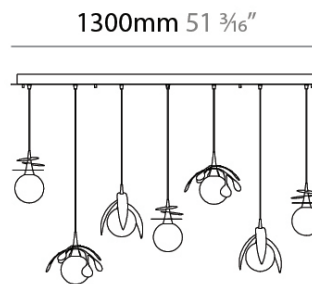

D141265-

base number   Color   Finish   Finish   Finish
Temperature   Options   Options   Options

1. To build a product code in our configurator select the specify button on the base model # product page
2. To build a manual product code on this datasheet choose from the options listed below in blue font and add the suffix to the base model #

GENERAL

Series: Vegetal
Subseries: Vegetal - 7 Light Linear
Partner: Cangini & Tucci
Division: Design
Installation: Suspension
Product Type: Pendant
Mounting Location: Ceiling

PHYSICAL

Shape: Abstract
Length (mm): 1300
Length (in): 51 3/16
Width (mm): 400
Width (in): 15 3/4
Height (mm): 220
Height (in): 8 13/16
Max. Overall Height (mm): 2220
Max. Overall Height (in): 87 3/8
Fixture Finish: AMB / GRN / PNK / RUB / SKB / SMK / TOB / TRA
Holder Finish: SGD / SBK
Accent Finish: CHR / MWH / MBK / BCR
Fixture Material: Glass / Metal
Primary Material: Glass - Borosilicate
Cable Details: 2000mm Transparent cable

ELECTRICAL

Lamp Type: LED (Zhaga Standard)
Input Wattage (W): 29.4
Dimming: Non-Dimmable
Driver Included: Yes
Driver Location: Integrated
Driver Class: Class 2
Input Voltage (V): 120 - 277
Constant Current (MA): 350mA
Upon Request: Phase Dimming (120Vac only) / 0-10V Dimming

LED

Color Temperature (°K): 2700 / 3000
Nominal Lumen (lm): 3220 / 3500
CRI: >90 CRI
Lamp Life (hrs): 50000

RATINGS AND CERTIFICATIONS

Certified By: Certified for North American Standards
IP rating: IP20