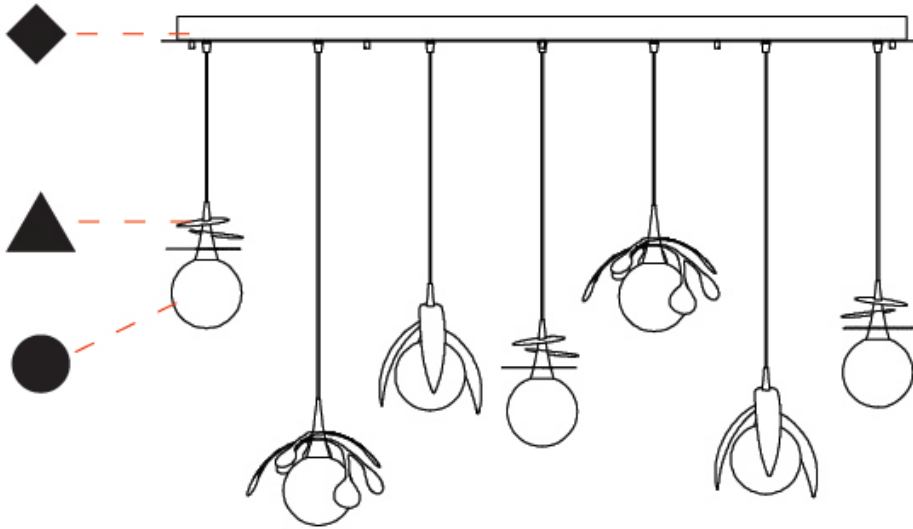

## VEGETAL - 7 LIGHT LINEAR SUSPENSION

D141265-

PROJECT \_\_\_\_\_

TYPE \_\_\_\_\_

SPECIFIER \_\_\_\_\_

QUANTITY \_\_\_\_\_

DATE \_\_\_\_\_

D