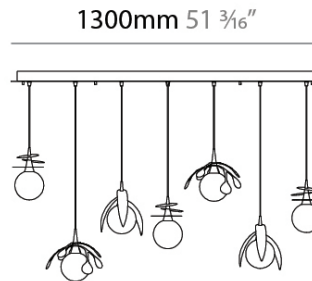

D141265-

base number   Color   Finish   Finish   Finish
Temperature   Options   Options   Options

1. To build a product code in our configurator select the specify button on the base model # product page
2. To build a manual product code on this datasheet choose from the options listed below in blue font and add the suffix to the base model #

GENERAL

Series: Vegetal
Subseries: Vegetal - 7 Light Linear
Partner: Cangini & Tucci
Division: Design
Installation: Suspension
Product Type: Pendant
Mounting Location: Ceiling

PHYSICAL

Shape: Abstract
Length (mm): 1300
Length (in): 51 3/16
Width (mm): 400
Width (in): 15 3/4
Height (mm): 220
Height (in): 8 11/16
Max. Overall Height (mm): 2220
Max. Overall Height (in): 87 3/8
Fixture Finish: AMB / GRN / PNK / RUB / SKB / SMK / TOB / TRA
Holder Finish: SGD / SBK
Accent Finish: CHR / MWH / MBK / BCR
Fixture Material: Glass / Metal
Primary Material: Glass - Borosilicate
Cable Details: 2000mm Transparent cable

ELECTRICAL

Lamp Type: LED (Zhaga Standard)
Input Wattage (W): 29.4
Dimming: Non-Dimmable
Driver Included: Yes
Driver Location: Integrated
Driver Class: Class 2
Input Voltage (V): 120 - 277
Constant Current (MA): 350mA
Upon Request: Phase Dimming (120Vac only) / 0-10V Dimming

LED

Color Temperature (°K): 2700 / 3000
Nominal Lumen (lm): 3220 / 3500
CRI: >90 CRI
Lamp Life (hrs): 50000

RATINGS AND CERTIFICATIONS

Certified By: Certified for North American Standards
IP rating: IP20