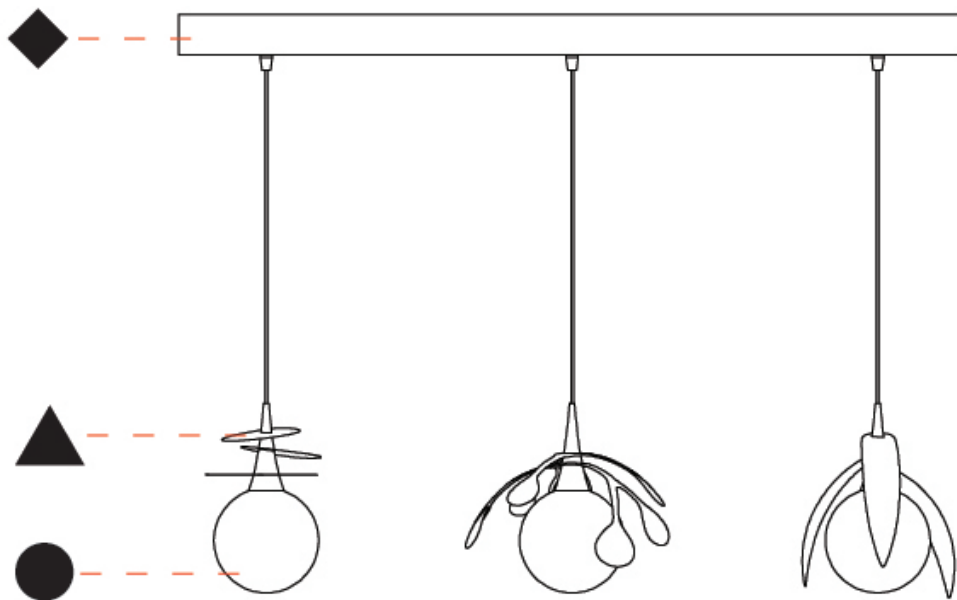

## VEGETAL - 3 LIGHT LINEAR SUSPENSION

D141267-

PROJECT \_\_\_\_\_

TYPE \_\_\_\_\_

SPECIFIER \_\_\_\_\_

QUANTITY \_\_\_\_\_

DATE \_\_\_\_\_

D