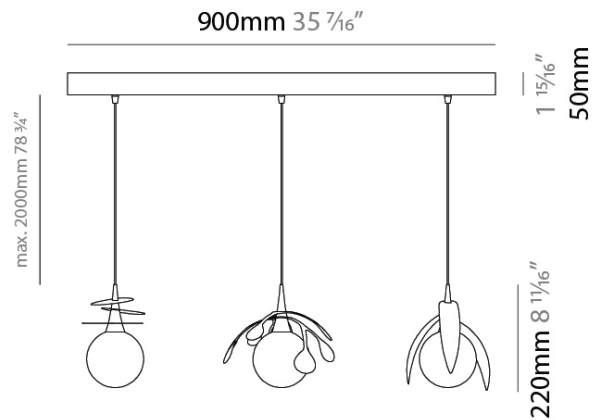

VEGETAL - 3 LIGHT LINEAR SUSPENSION

D141267-

base number   Color   Finish   Finish   Finish
Temperature   Options   Options   Options

1. To build a product code in our configurator select the specify button on the base model # product page
2. To build a manual product code on this datasheet choose from the options listed below in blue font and add the suffix to the base model #

GENERAL

Series: Vegetal
Subseries: Vegetal - 3 Light Linear
Partner: Cangini & Tucci
Division: Design
Installation: Suspension
Product Type: Pendant
Mounting Location: Ceiling

PHYSICAL

Shape: Abstract
Length (mm): 900
Length (in): 35 7/16
Height (mm): 220
Height (in): 8 11/16
Max. Overall Height (mm): 2220
Max. Overall Height (in): 87 3/8
Fixture Finish: AMB / GRN / PNK / RUB / SKB / SMK / TOB / TRA
Holder Finish: SGD / SBK
Accent Finish: CHR / MWH / MBK / BCR
Fixture Material: Glass / Metal
Primary Material: Glass - Borosilicate
Cable Details: 2000mm Transparent cable

ELECTRICAL

Lamp Type: LED (Zhaga Standard)
Input Wattage (W): 12.6
Dimming: Non-Dimmable
Driver Included: Yes
Driver Location: Integrated
Driver Class: Class 2
Input Voltage (V): 120 - 277
Constant Current (MA): 350mA
Upon Request: Phase Dimming (120Vac only) / 0-10V Dimming

LED

Color Temperature (°K): 2700 / 3000
Nominal Lumen (lm): 1380 / 1500
CRI: >90 CRI
Lamp Life (hrs): 50000

RATINGS AND CERTIFICATIONS

Certified By: Certified for North American Standards
IP rating: IP20