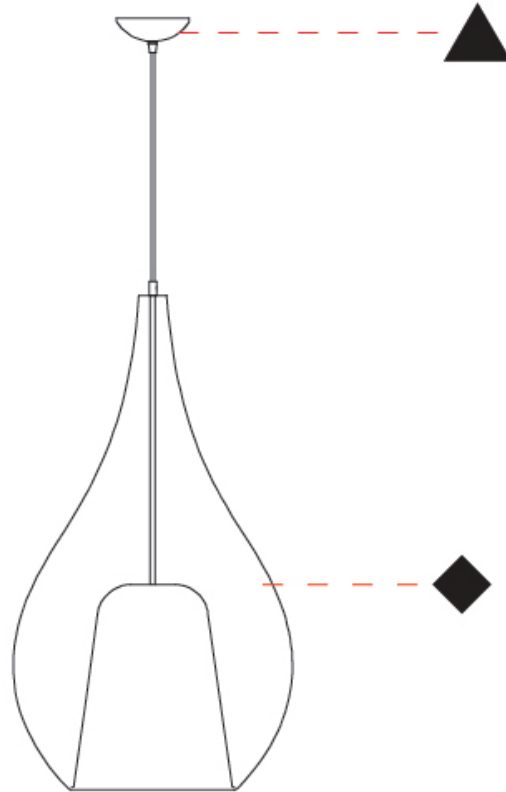

D141268-

PROJECT

TYPE

SPECIFIER

QUANTITY

DATE

D