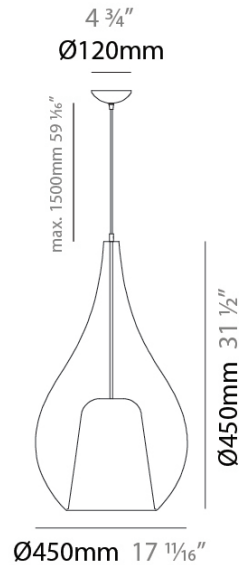

ZOE MAX SUSPENSION

D141268- _____ - _____

base number   Finish
Options

1. To build a product code in our configurator select the specify button on the base model # product page
2. To build a manual product code on this datasheet choose from the options listed below in blue font and add the suffix to the base model #

GENERAL

Series: Zoe
Subseries: Zoe Max
Brand: Cangini & Tucci
Division: Design
Mounting Type: Suspension
Mounting Location: Ceiling
Subcategory: Pendant

PHYSICAL

Shape: Teardrop
Diameter (mm): 450
Diameter (in): 17 ¾
Height (mm): 800
Height (in): 31 ½
Max. Overall Height (mm): 2300
Max. Overall Height (in): 90 ½
Light Distribution: Omnidirectional
Weight (kg): 7.80
Weight (lbs): 17.19
Diffuser: Glass - Opal
Fixture Finish: [AMB / GRN / BRZ / PNK / RUB / SKB / SMK / TOB / TRA / GLD / BLK](#)
Holder Finish: [CHR / MWH / MBK / BCR](#)
Fixture Material: Glass / Metal
Cable Details: 1500mm Cable

ELECTRICAL

Number of Lamps: 1
Lamp Type: LED Retrofit
Lamp Shape: A19
Bulb Included: Bulb Not Included
Max. Wattage Per Lamp (W): 25
Lamp Base: E26
Input Voltage (V): 120
Upon Request: 277Vac / GU24

RATINGS AND CERTIFICATIONS

Certified By: Certified for North American Standards
IP rating: IP20

PROJECT
TYPE
SPECIFIER
QUANTITY
DATE