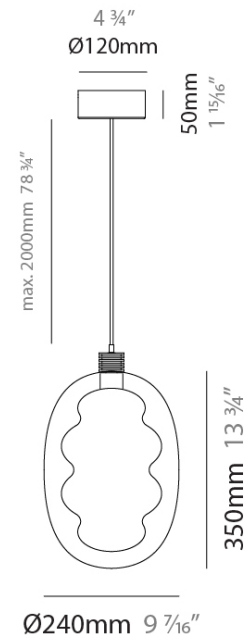

DALMA MONOPOINT SUSPENSION

D141281- -

base number   Holder   Finish
Options   Options   Options

1. To build a product code in our configurator select the specify button on the base model # product page
2. To build a manual product code on this datasheet choose from the options listed below in blue font and add the suffix to the base model #

GENERAL

Series: Dalma
Subseries: Dalma Monopoint
Brand: Cangini & Tucci
Division: Design
Mounting Type: Suspension
Mounting Location: Ceiling
Subcategory: Pendant

PHYSICAL

Shape: Oval
Diameter (mm): 240
Diameter (in): 9 ⁷/₁₆
Width (mm): 350
Width (in): 13 ³/₄
Height (mm): 2350
Height (in): 92 ¹/₂
Light Distribution: Omnidirectional
Fixture Finish: [AMB / GRN / PNK / RUB / SKB / SMK / TOB / TRA](#)
Holder Finish: [BCN / CHA / FGD](#)
Fixture Material: Glass / Metal
Cable Details: 2000mm/78 3/4" Transparent Cable

ELECTRICAL

Lamp Type: LED
Input Wattage (W): 12
Dimming: Non-Dimming / Phase Dimming (120vac Only)
Driver Included: Yes
Driver Location: Integrated
Driver Type: Constant Current- Universal
Driver Class: Class 2
Input Voltage (V): 120
Constant Current (MA): 350

LED

Color Temperature (°K): 2700 / 3000
Max. Delivered Lumen (lm): 1500
CRI: >95 CRI
Lamp Life (hrs): 50000

RATINGS AND CERTIFICATIONS

Certified By: Certified for North American Standards
IP rating: IP20

PROJECT
TYPE
SPECIFIER
QUANTITY
DATE