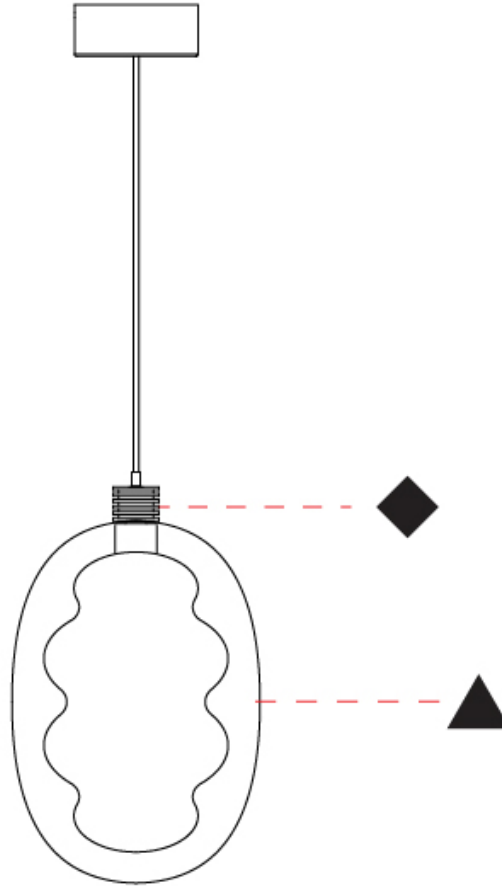

DALMA MONOPOINT SUSPENSION

D141281-

PROJECT

TYPE

SPECIFIER

QUANTITY

DATE

D