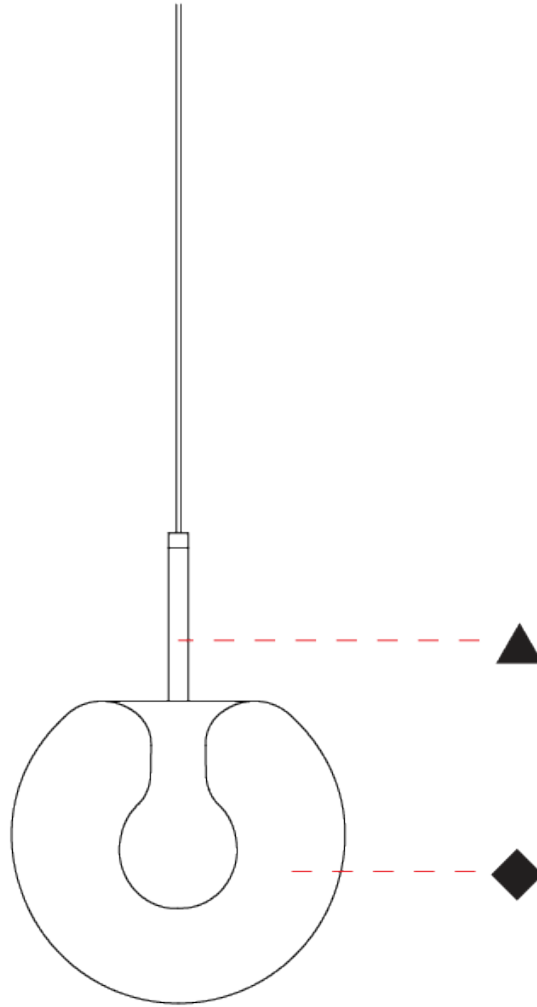

CHERRY MONOPOINT SUSPENSION

D141295-

PROJECT

TYPE

SPECIFIER

QUANTITY

DATE

D