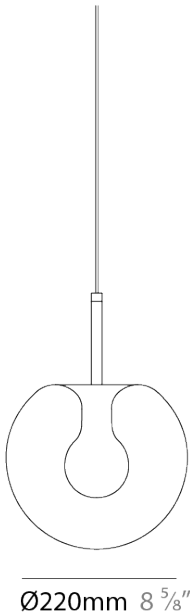

CHERRY MONOPOINT SUSPENSION

D141295-

base number Color Finish Finish
 Temperature Options Options

DESCRIPTION
 Cherry - Suspension - Ø220mm / 8 11/16" - 1 x 6W LED - 2700K / 3000K - 866lm - 500mA - CRI90 - Without Canopy

GENERAL

Series: Cherry
 Subseries: Cherry Monopoint
 Partner: Cangini & Tucci
 Division: Design
 Installation: Suspension
 Product Type: Pendant
 Mounting Location: Ceiling

PHYSICAL

Shape: Sphere
 Diameter (mm): 220
 Diameter (in): 8 11/16
 Height (mm): 220
 Height (in): 8 11/16
 Max. Overall Height (mm): 2220
 Max. Overall Height (in): 87 3/8
 Weight (kg): 1.20
 Diffuser: Glass - Opal,
 Fixture Finish: [TRA](#) / [AMN](#) / [GNN](#) / [SKN](#) / [SMN](#) / [TON](#) / [BZN](#) / [BLN](#) / [TGN](#) / [SWH](#)
 Holder Finish: [CHR](#) / [SGD](#) / [SBK](#)
 Fixture Material: Glass / Metal
 Primary Material: Glass - Borosilicate
 Cable Details: 2000mm / 78 3/4" - Transparent Cable

LED

Color Temperature (°K): [2700](#) / [3000](#)
 Max. Delivered Lumen (lm): 866
 Nominal Lumen (lm): 886
 CRI: >90 CRI
 Lamp Life (hrs): 50000

RATINGS AND CERTIFICATIONS

Certified By: Certified for North American Standards
 IP rating: IP20