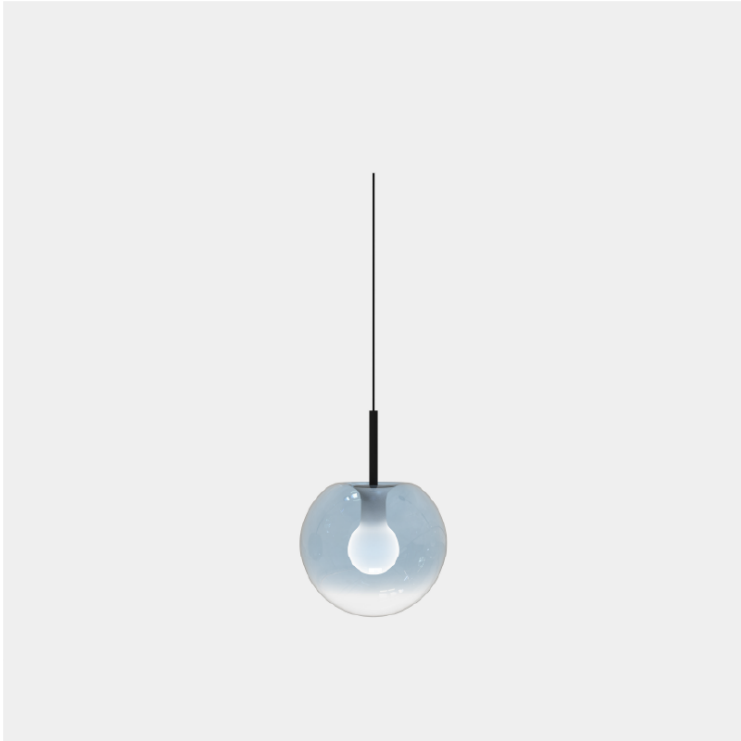

1. To build a product code in our configurator select the specify button on the base model # product page
2. To build a manual product code on this datasheet choose from the options listed below in blue font and add the suffix to the base model #

GENERAL

Series: Cherry
Subseries: Cherry Monopoint
Partner: Cangini & Tucci
Division: Design
Installation: Suspension
Product Type: Pendant
Mounting Location: Ceiling

PHYSICAL

Shape: Sphere
Diameter (mm): 220
Diameter (in): 8 11/16
Height (mm): 220
Height (in): 8 11/16
Max. Overall Height (mm): 2220
Max. Overall Height (in): 87 3/8
Weight (kg): 1.20
Diffuser: Glass - Opal,
Fixture Finish: [TRA](#) / [AMN](#) / [GNN](#) / [SKN](#) / [SMN](#) / [TON](#) / [BZN](#) / [BLN](#) / [TGN](#) / [SWH](#)
Holder Finish: [CHR](#) / [SGD](#) / [SBK](#)
Fixture Material: Glass / Metal
Primary Material: Glass - Borosilicate
Cable Details: 2000mm / 78 3/4" - Transparent Cable

ELECTRICAL

Lamp Type: LED
Input Wattage (W): 6
Dimming: Tri-Mode (Non-Dimming and Phase Dimming (120Vac only) and 0-10V Dimming)
Driver Included: Yes
Driver Location: Integrated
Driver Type: Constant Current - Universal
Driver Class: Class 2
Input Voltage (V): 120
Constant Current (MA): 500mA

LED

Color Temperature (°K): [2700](#) / [3000](#)
Max. Delivered Lumen (lm): 866
Nominal Lumen (lm): 886
CRI: >90 CRI
Lamp Life (hrs): 50000

RATINGS AND CERTIFICATIONS

Certified By: Certified for North American Standards
IP rating: IP20