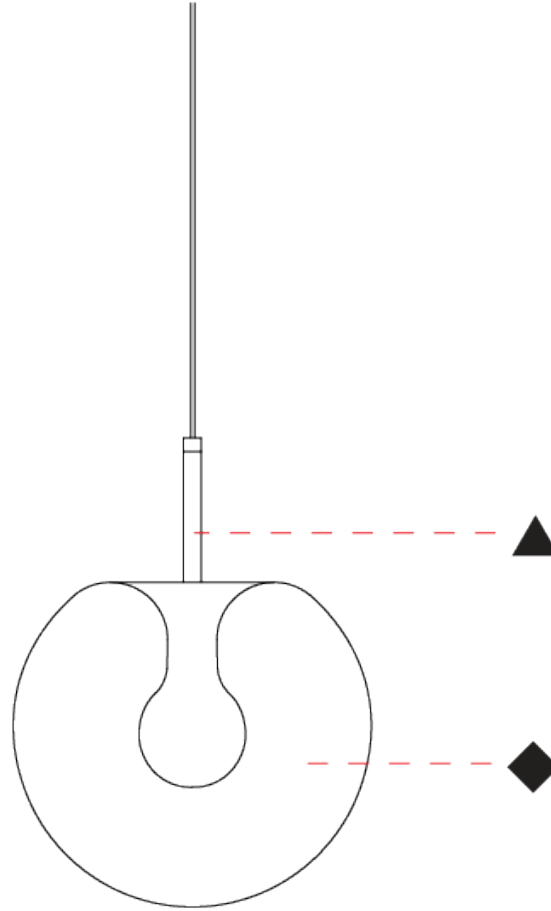

GENERAL

Series: Cherry
 Subseries: Cherry Modular System
 Partner: Cangini & Tucci
 Division: Design
 Installation: Suspension
 Product Type: Pendant
 Mounting Location: Ceiling

PHYSICAL

Shape: Sphere
 Diameter (mm): 260
 Diameter (in): 10 1/4
 Height (mm): 260
 Height (in): 10 1/4
 Max. Overall Height (mm): 2260
 Max. Overall Height (in): 89
 Weight (kg): 1.20
 Diffuser: Glass - Opal,
 Fixture Finish: [TRA](#) / [AMN](#) / [GNN](#) / [SKN](#) / [SMN](#) / [TON](#) / [BZN](#) / [BLN](#) / [TGN](#) / [SWH](#)
 Holder Finish: [CHR](#) / [SGD](#) / [SBK](#)
 Fixture Material: Glass / Metal
 Primary Material: Glass - Borosilicate
 Cable Details: 2000mm / 78 3/4" - Transparent Cable

Ø260mm 10 1/4"

CHERRY MODULAR SYSTEM SUSPENSION

D141296-

PROJECT

TYPE

SPECIFIER

QUANTITY

DATE