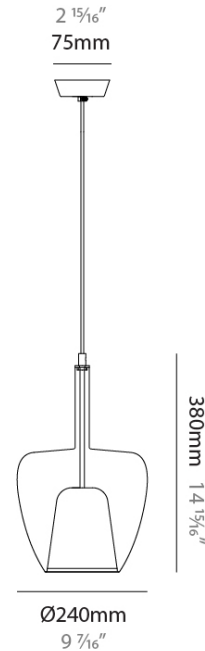

CLOS MONOPOINT SUSPENSION

D141303-

base number   Finish   Finish
Options   Options

1. To build a product code in our configurator select the specify button on the base model # product page
2. To build a manual product code on this datasheet choose from the options listed below in blue font and add the suffix to the base model #

GENERAL

Series: Clos
Subseries: Clos Monopoint
Partner: Cangini & Tucci
Division: Design
Installation: Suspension
Product Type: Pendant
Mounting Location: Ceiling

PHYSICAL

Shape: Round
Diameter (mm): 240
Diameter (in): 9 7/16
Height (mm): 380
Height (in): 14 15/16
Max. Overall Height (mm): 1880
Max. Overall Height (in): 74
Weight (kg): 1.32
Weight (lbs): 2.911
Fixture Finish: AMB / BLK / BRZ / GLD / GRN / PNK / RGD / RUB / SKB / SMK / STE / TOB / TRA
Holder Finish: BCN / CHR / FGD
Fixture Material: Glass / Metal
Primary Material: Glass - Borosilicate
Cable Details: 1500mm/59 1/16" cable

ELECTRICAL

Number of Lamps: 1
Lamp Type: LED Retrofit
Input Wattage (W): 105
Bulb Included: Bulb Not Included
Lamp Base: E26
Input Voltage (V): 120

RATINGS AND CERTIFICATIONS

Certified By: Certified for North American Standards
IP rating: IP20