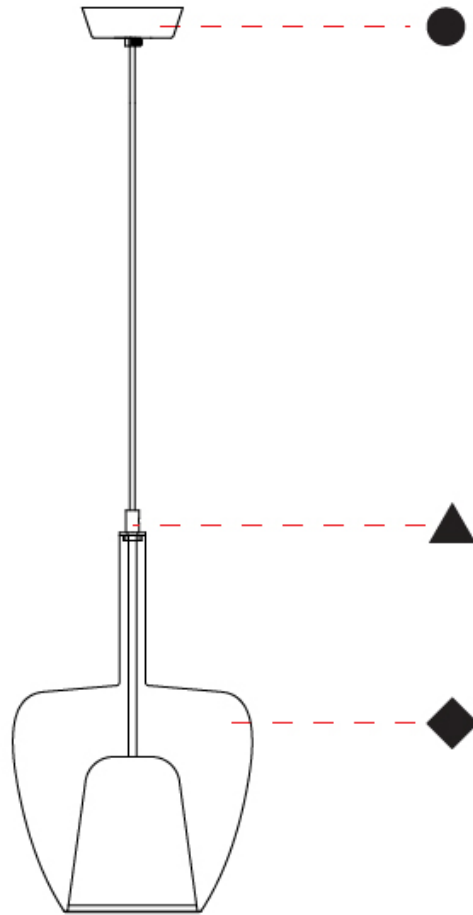

CLOS MONOPOINT SUSPENSION

D141303-

PROJECT	_____
TYPE	_____
SPECIFIER	_____
QUANTITY	_____
DATE	_____

D