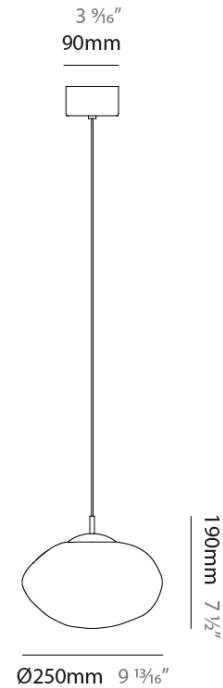

1. To build a product code in our configurator select the specify button on the base model # product page
2. To build a manual product code on this datasheet choose from the options listed below in blue font and add the suffix to the base model #

GENERAL

Series: Mark
Subseries: Mark - Monopoint
Partner: Cangini & Tucci
Division: Design
Installation: Suspension
Product Type: Pendant
Mounting Location: Ceiling

PHYSICAL

Shape: Oval
Diameter (mm): 250
Diameter (in): 9 13/16
Height (mm): 190
Height (in): 7 1/2
Max. Overall Height (mm): 2190
Max. Overall Height (in): 8 1/4
Weight (kg): 1.20
Weight (lbs): 2.65
Diffuser: Glass
Fixture Finish: AMB / BLK / BRZ / GLD / GRN / PNK / RGD / RUB / SKB / SMK / STE / TOB / TRA
Holder Finish: CHR / BCR / MWH / MBK
Fixture Material: Glass / Metal
Primary Material: Glass - Borosilicate
Cable Details: 2000mm/78 3/4" Transparent Cable

ELECTRICAL

Lamp Type: LED
Input Wattage (W): 6
Dimming: Tri-Mode (Non-Dimming and Phase Dimming (120Vac only) and 0-10V Dimming)
Driver Included: Yes
Driver Location: Integrated
Driver Type: Constant Current - Universal
Driver Class: Class 2
Input Voltage (V): 120
Constant Current (MA): 500mA

LED

Number of LEDs: 1
Color Temperature (°K): 2700 / 3000
Nominal Lumen (lm): 866
CRI: >95 CRI
Efficacy (lm/w): 144
Lamp Life (hrs): 50000

RATINGS AND CERTIFICATIONS

Certified By: Certified for North American Standards
IP rating: IP20