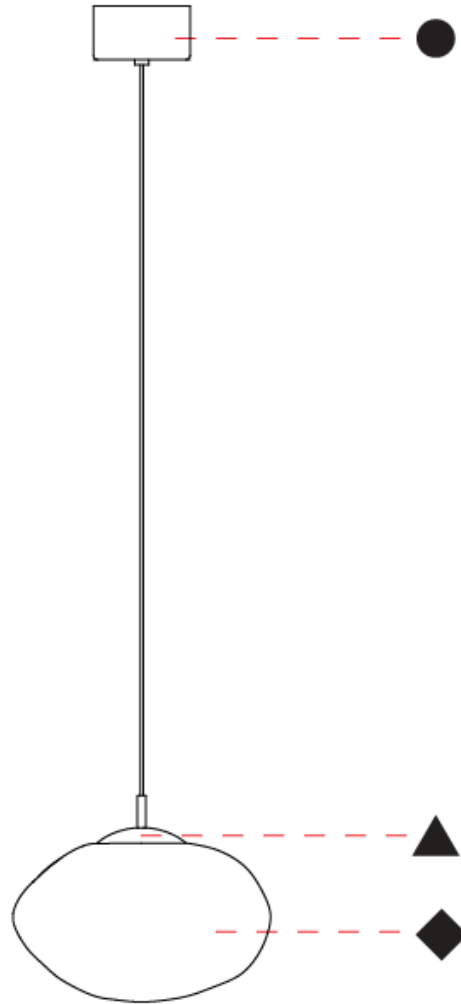

MARK - MONOPOINT SUSPENSION

D141314-

PROJECT	_____
TYPE	_____
SPECIFIER	_____
QUANTITY	_____
DATE	_____

D