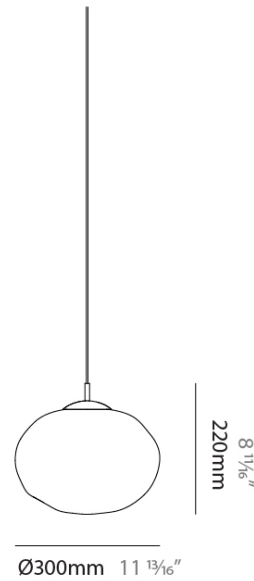

1. To build a product code in our configurator select the specify button on the base model # product page
2. To build a manual product code on this datasheet choose from the options listed below in blue font and add the suffix to the base model #

GENERAL

Series: Mark
Subseries: Mark - Modular System
Partner: Cangini & Tucci
Division: Design
Installation: Suspension
Product Type: Pendant
Mounting Location: Ceiling

PHYSICAL

Shape: Abstract
Diameter (mm): 250
Diameter (in): 9 13/16
Height (mm): 220
Height (in): 8 11/16
Max. Overall Height (mm): 2220
Max. Overall Height (in): 86 5/8
Weight (kg): 1.20
Weight (lbs): 2.65
Fixture Finish: [AMB](#) / [BLK](#) / [BRZ](#) / [GLD](#) / [GRN](#) / [PNK](#) / [RGD](#) / [RUB](#) / [SKB](#) / [SMK](#) / [STE](#) / [TOB](#) / [TRA](#)
Holder Finish: [CHR](#) / [BCR](#) / [MWH](#) / [MBK](#)
Fixture Material: Glass / Metal
Primary Material: Glass - Borosilicate
Cable Details: 2000mm/78 3/4" Transparent Cable

ELECTRICAL

Lamp Type: LED
Input Wattage (W): 6
Dimming: Tri-Mode (Non-Dimming and Phase Dimming (120Vac only) and 0-10V Dimming)
Driver Included: Yes
Driver Location: Integrated
Driver Type: Constant Current - Universal
Driver Class: Class 2
Input Voltage (V): 120
Constant Current (MA): 500mA

LED

Number of LEDs: 1
Color Temperature (°K): [2700](#) / [3000](#)
Nominal Lumen (lm): 866
CRI: >95 CRI
Lamp Life (hrs): 50000

RATINGS AND CERTIFICATIONS

Certified By: Certified for North American Standards
IP rating: IP20