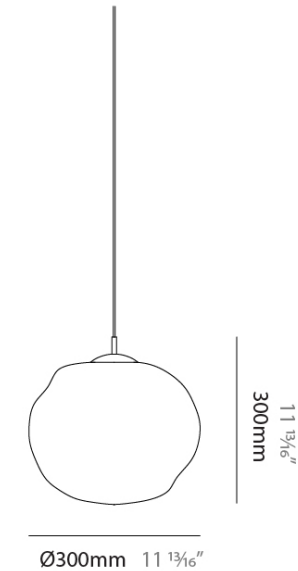

1. To build a product code in our configurator select the specify button on the base model # product page
2. To build a manual product code on this datasheet choose from the options listed below in blue font and add the suffix to the base model #

GENERAL

Series: Mark
Subseries: Mark - Modular System
Partner: Cangini & Tucci
Division: Design
Installation: Suspension
Product Type: Pendant
Mounting Location: Ceiling

PHYSICAL

Shape: Round
Diameter (mm): 300
Diameter (in): 11 13/16
Height (mm): 300
Height (in): 12 3/16
Max. Overall Height (mm): 2300
Max. Overall Height (in): 90 3/16
Weight (kg): 1.50
Weight (lbs): 3.31
Diffuser: Glass
Fixture Finish: [AMB](#) / [BLK](#) / [BRZ](#) / [GLD](#) / [GRN](#) / [PNK](#) / [RGD](#) / [RUB](#) / [SKB](#) / [SMK](#) / [STE](#) / [TOB](#) / [TRA](#)
Holder Finish: [CHR](#) / [BCR](#) / [MWH](#) / [MBK](#)
Fixture Material: Glass / Metal
Primary Material: Glass - Borosilicate
Cable Details: 2000mm/78 3/4" Transparent Cable

ELECTRICAL

Lamp Type: LED
Input Wattage (W): 8.4
Dimming: Tri-Mode (Non-Dimming and Phase Dimming (120Vac only) and 0-10V Dimming)
Driver Included: Yes
Driver Location: Integrated
Driver Type: Constant Current - Universal
Driver Class: Class 2
Input Voltage (V): 120
Constant Current (MA): 350mA

LED

Number of LEDs: 1
Color Temperature (°K): [2700](#) / [3000](#)
Nominal Lumen (lm): 1202
CRI: >95 CRI
Lamp Life (hrs): 50000

RATINGS AND CERTIFICATIONS

Certified By: Certified for North American Standards
IP rating: IP20