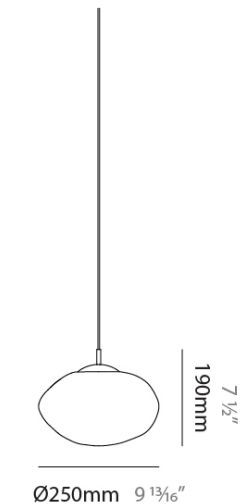

1. To build a product code in our configurator select the specify button on the base model # product page
2. To build a manual product code on this datasheet choose from the options listed below in blue font and add the suffix to the base model #

GENERAL

Series: Mark
Subseries: Mark - Modular System
Partner: Cangini & Tucci
Division: Design
Installation: Suspension
Product Type: Pendant
Mounting Location: Ceiling

PHYSICAL

Shape: Oval
Diameter (mm): 250
Diameter (in): 9 13/16
Height (mm): 190
Height (in): 7 1/2
Max. Overall Height (mm): 2190
Max. Overall Height (in): 8 1/4
Weight (kg): 1.20
Weight (lbs): 2.65
Diffuser: Glass
Fixture Finish: [AMB](#) / [BLK](#) / [BRZ](#) / [GLD](#) / [GRN](#) / [PNK](#) / [RGD](#) / [RUB](#) / [SKB](#) / [SMK](#) / [STE](#) / [TOB](#) / [TRA](#)
Holder Finish: [CHR](#) / [BCR](#) / [MWH](#) / [MBK](#)
Fixture Material: Glass / Metal
Primary Material: Glass - Borosilicate
Cable Details: 2000mm/78 3/4" Transparent Cable

ELECTRICAL

Lamp Type: LED
Input Wattage (W): 6
Dimming: Tri-Mode (Non-Dimming and Phase Dimming (120Vac only) and 0-10V Dimming)
Driver Included: Yes
Driver Location: Integrated
Driver Type: Constant Current - Universal
Driver Class: Class 2
Input Voltage (V): 120
Constant Current (MA): 500mA

LED

Number of LEDs: 1
Color Temperature (°K): [2700](#) / [3000](#)
Nominal Lumen (lm): 866
CRI: >95 CRI
Lamp Life (hrs): 50000

RATINGS AND CERTIFICATIONS

Certified By: Certified for North American Standards
IP rating: IP20