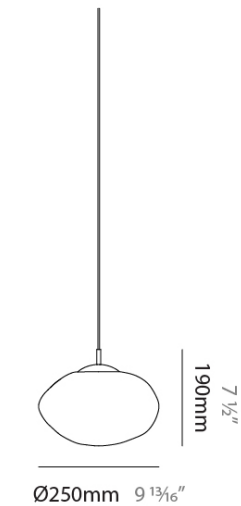

1. To build a product code in our configurator select the specify button on the base model # product page
2. To build a manual product code on this datasheet choose from the options listed below in blue font and add the suffix to the base model #

GENERAL

Series: Mark
Subseries: Mark - Modular System
Partner: Cangini & Tucci
Division: Design
Installation: Suspension
Product Type: Pendant
Mounting Location: Ceiling

PHYSICAL

Shape: Oval
Diameter (mm): 250
Diameter (in): 9 13/16
Height (mm): 190
Height (in): 7 1/2
Max. Overall Height (mm): 2190
Max. Overall Height (in): 8 1/4
Weight (kg): 1.20
Weight (lbs): 2.65
Diffuser: Glass
Fixture Finish: [AMB](#) / [BLK](#) / [BRZ](#) / [GLD](#) / [GRN](#) / [PNK](#) / [RGD](#) / [RUB](#) / [SKB](#) / [SMK](#) / [STE](#) / [TOB](#) / [TRA](#)
Holder Finish: [CHR](#) / [BCR](#) / [MWH](#) / [MBK](#)
Fixture Material: Glass / Metal
Primary Material: Glass - Borosilicate
Cable Details: 2000mm/78 3/4" Transparent Cable

ELECTRICAL

Lamp Type: LED
Input Wattage (W): 6
Dimming: Tri-Mode (Non-Dimming and Phase Dimming (120Vac only) and 0-10V Dimming)
Driver Included: Yes
Driver Location: Integrated
Driver Type: Constant Current - Universal
Driver Class: Class 2
Input Voltage (V): 120
Constant Current (MA): 500mA

LED

Number of LEDs: 1
Color Temperature (°K): [2700](#) / [3000](#)
Nominal Lumen (lm): 866
CRI: >95 CRI
Lamp Life (hrs): 50000

RATINGS AND CERTIFICATIONS

Certified By: Certified for North American Standards
IP rating: IP20