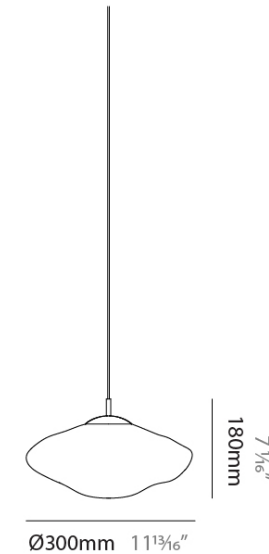

1. To build a product code in our configurator select the specify button on the base model # product page
2. To build a manual product code on this datasheet choose from the options listed below in blue font and add the suffix to the base model #

GENERAL

Series: Mark
Subseries: Mark - Modular System
Partner: Cangini & Tucci
Division: Design
Installation: Suspension
Product Type: Pendant
Mounting Location: Ceiling

PHYSICAL

Shape: Oval
Diameter (mm): 300
Diameter (in): 11 13/16
Height (mm): 180
Height (in): 7 1/16
Max. Overall Height (mm): 2180
Max. Overall Height (in): 85 13/16
Weight (kg): 1.20
Weight (lbs): 2.65
Diffuser: Glass
Fixture Finish: [AMB](#) / [BLK](#) / [BRZ](#) / [GLD](#) / [GRN](#) / [PNK](#) / [RGD](#) / [RUB](#) / [SKB](#) / [SMK](#) / [STE](#) / [TOB](#) / [TRA](#)
Holder Finish: [CHR](#) / [BCR](#) / [MWH](#) / [MBK](#)
Fixture Material: Glass / Metal
Primary Material: Glass - Borosilicate
Cable Details: 2000mm/78 3/4" Transparent Cable

ELECTRICAL

Lamp Type: LED
Input Wattage (W): 6
Dimming: Tri-Mode (Non-Dimming and Phase Dimming (120Vac only) and 0-10V Dimming)
Driver Included: Yes
Driver Location: Integrated
Driver Type: Constant Current - Universal
Driver Class: Class 2
Input Voltage (V): 120
Constant Current (MA): 500mA

LED

Number of LEDs: 1
Color Temperature (°K): [2700](#) / [3000](#)
Nominal Lumen (lm): 866
CRI: >95 CRI
Lamp Life (hrs): 50000

RATINGS AND CERTIFICATIONS

Certified By: Certified for North American Standards
IP rating: IP20