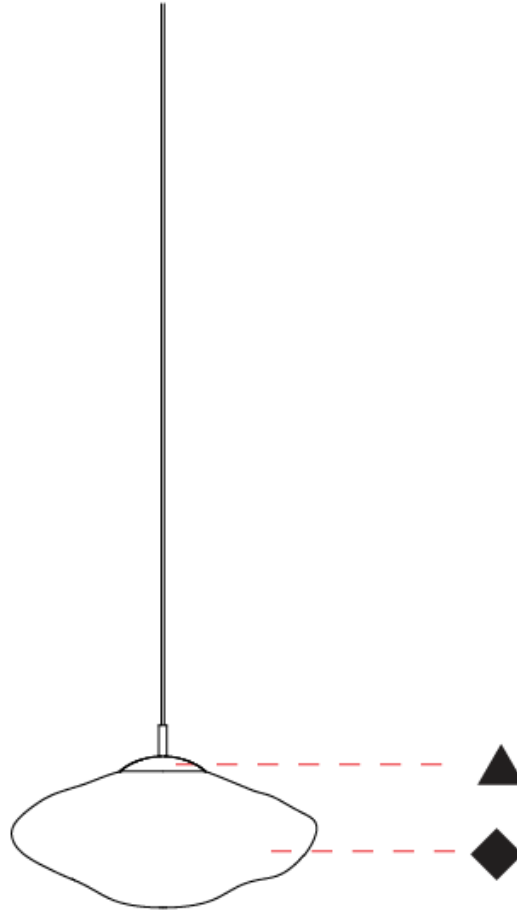

MARK - MODULAR SYSTEM SUSPENSION

D141322-

PROJECT _____

TYPE _____

SPECIFIER _____

QUANTITY _____

DATE _____

D