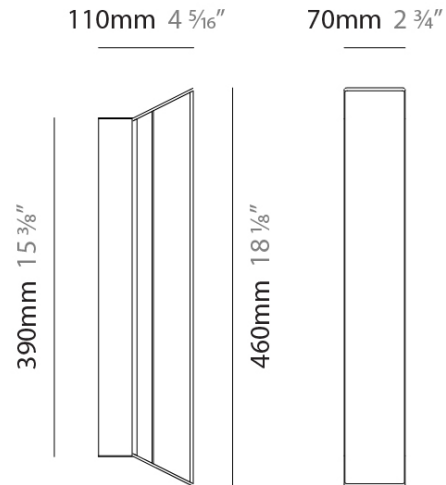

GENERAL

Series: Regula
 Brand: Cangini & Tucci
 Division: Design
 Mounting Type: Surface
 Mounting Location: Wall
 Subcategory: Pendant

PHYSICAL

Shape: Rectangle
 Length (mm): 460
 Length (in): 18 1/8
 Width (mm): 70
 Width (in): 2 3/4
 Height (mm): 110
 Height (in): 4 5/16
 Light Distribution: Direct
 Fixture Finish: [AMB](#) / [GRN](#) / [PNK](#) / [RUB](#) / [SKB](#) / [SMK](#) / [TOB](#) / [TRA](#)
 Holder Finish: [BCN](#) / [CHA](#) / [FGD](#)
 Fixture Material: Glass / Metal

LED

Color Temperature (°K): 2700 / 3000
 Max. Delivered Lumen (lm): 3264
 CRI: >95 CRI
 Lamp Life (hrs): 50000

RATINGS AND CERTIFICATIONS

Certified By: Certified for North American Standards
 IP rating: IP20