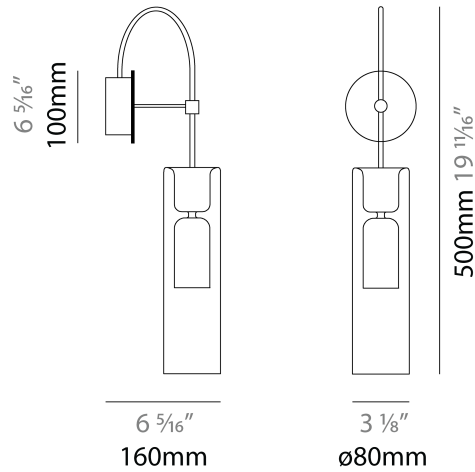

PROJECT	_____
TYPE	_____
SPECIFIER	_____
QUANTITY	_____
DATE	_____

TAO SURFACE

D143018-

base number Finish
Options

1. To build a product code in our configurator select the specify button on the base model # product page
2. To build a manual product code on this datasheet choose from the options listed below in blue font and add the suffix to the base model #

GENERAL

Series: Tao
Brand: Cangini & Tucci
Division: Design
Mounting Type: Surface
Mounting Location: Wall
Subcategory: Ambient

PHYSICAL

Shape: Cylinder
Diameter (mm): 80
Diameter (in): 3 1/8
Height (mm): 330
Depth (mm): 160
Height (in): 13
Depth (in): 6 3/16
Extension (mm): 160
Extension (in): 6 3/16
Light Distribution: Omnidirectional
Weight (kg): 1.075
Weight (lbs): 2.37
Fixture Finish: [AMB](#) / [GRN](#) / [PNK](#) / [RUB](#) / [SMK](#) / [TOB](#) / [TRA](#) / [RGD](#) / [TIM](#)
Holder Finish: CHR
Fixture Material: Glass / Metal

ELECTRICAL

Number of Lamps: 1
Lamp Type: LED Retrofit
Bulb Included: Bulb Not Included
Max. Wattage Per Lamp (W): 3
Lamp Base: G9
Input Voltage (V): 120

RATINGS AND CERTIFICATIONS

Certified By: Certified for North American Standards
IP rating: IP20