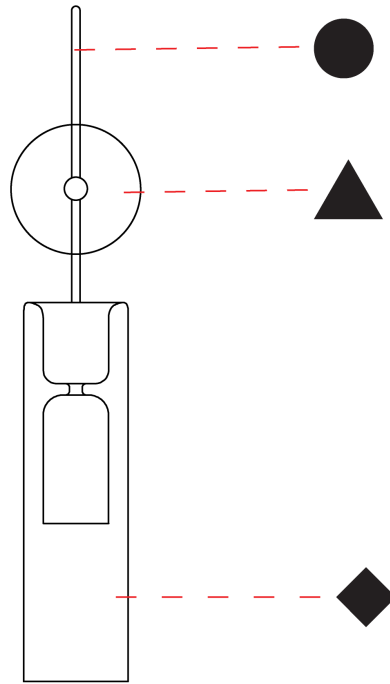

TAO SURFACE

D143018-

PROJECT	_____
TYPE	_____
SPECIFIER	_____
QUANTITY	_____
DATE	_____

D