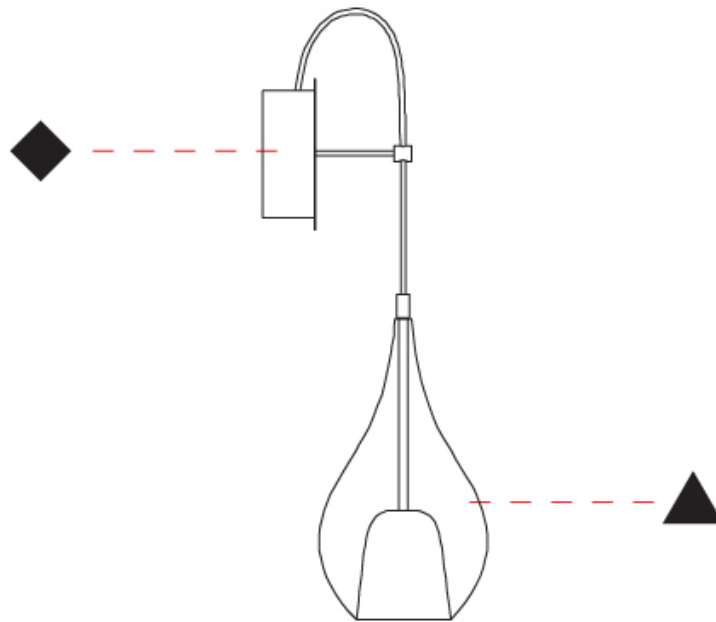

D143021-

PROJECT

TYPE

SPECIFIER

QUANTITY

DATE

D