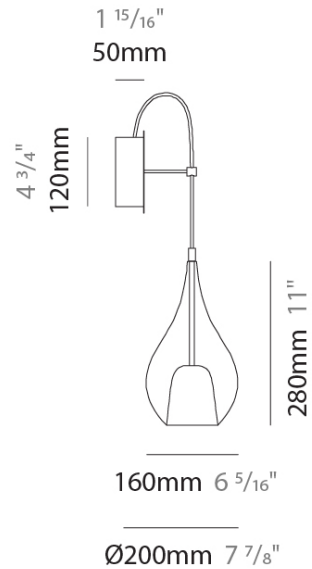

PROJECT	
TYPE	
SPECIFIER	
QUANTITY	
DATE	

ZOE SURFACE

D143021-

base number	Finish	Finish
	Options	Options

1. To build a product code in our configurator select the specify button on the base model # product page
2. To build a manual product code on this datasheet choose from the options listed below in blue font and add the suffix to the base model #

GENERAL

Series: Zoe
Brand: Cangini & Tucci
Division: Design
Mounting Type: Surface
Mounting Location: Wall
Subcategory: Ambient

PHYSICAL

Shape: Teardrop
Diameter (mm): 160
Diameter (in): 6 ⁵/₁₆
Height (mm): 280
Depth (mm): 200
Height (in): 11
Depth (in): 7 ⁷/₈
Max. Overall Height (mm): 780
Max. Overall Height (in): 30 ¹¹/₁₆
Extension (mm): 200
Extension (in): 7 7/8
Light Distribution: Omnidirectional
Weight (kg): 0.875
Weight (lbs): 1.93
Diffuser: Glass - Opal
Fixture Finish: AMB / BLK / BRZ / GLD / GRN / PNK / RUB / SKB / SMK / TOB / TRA
Holder Finish: CHR / MWH / MBK / BCR
Fixture Material: Glass / Metal

ELECTRICAL

Number of Lamps: 1
Lamp Type: LED Retrofit
Bulb Included: Bulb Not Included
Max. Wattage Per Lamp (W): 5
Lamp Base: G9
Input Voltage (V): 120

RATINGS AND CERTIFICATIONS

Certified By: Certified for North American Standards
IP rating: IP20