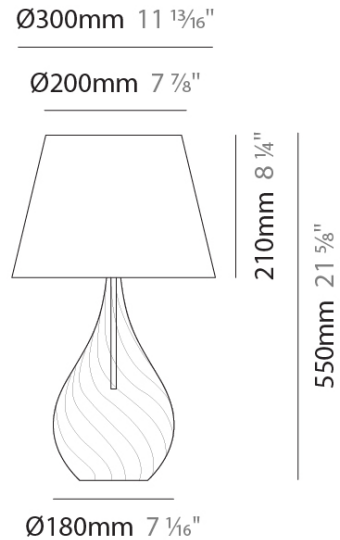

GOCCIA PORTABLE

D144006-

base number Finish
Options

1. To build a product code in our configurator select the specify button on the base model # product page
2. To build a manual product code on this datasheet choose from the options listed below in blue font and add the suffix to the base model #

GENERAL

Series: Goccia
Brand: Cangiini & Tucci
Division: Design
Mounting Type: Portable
Mounting Location: Table

PHYSICAL

Shape: Abstract
Diameter (mm): 300
Diameter (in): 11 ¹³/₁₆
Height (mm): 550
Height (in): 21 ⁵/₈
Light Distribution: Omnidirectional
Weight (kg): 0.97
Weight (lbs): 2.13
Fixture Finish: [AMB / GRN / PNK / RUB / SKB / SMK / TOB / TRA](#)
Holder Finish: CHR
Fixture Material: Glass / Metal
Cable Details: 1500mm Cable

ELECTRICAL

Number of Lamps: 1
Lamp Type: LED Retrofit
Bulb Included: Bulb Not Included
Max. Wattage Per Lamp (W): 4
Lamp Base: E12
Input Voltage (V): 120

RATINGS AND CERTIFICATIONS

Certified By: Certified for North American Standards
IP rating: IP20

PROJECT
TYPE
SPECIFIER
QUANTITY
DATE