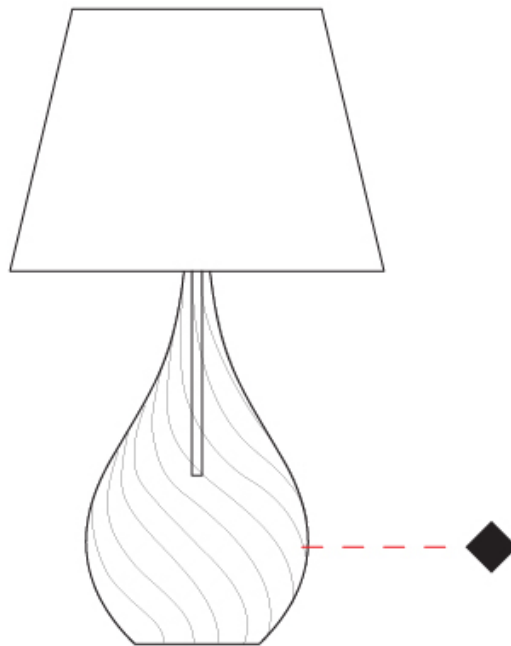

GOCCIA PORTABLE

D144006-

PROJECT

TYPE

SPECIFIER

QUANTITY

DATE