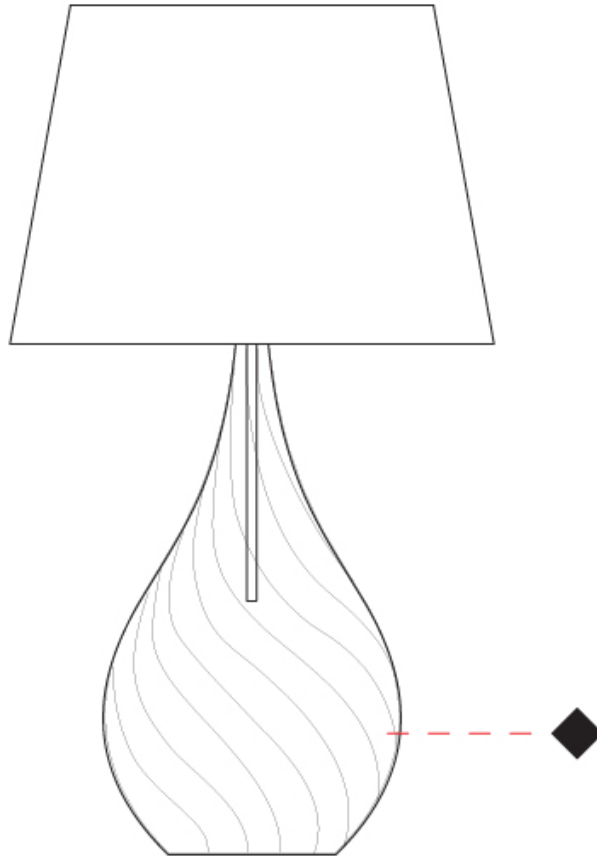

GOCCIA PORTABLE

D144007-

PROJECT	_____
TYPE	_____
SPECIFIER	_____
QUANTITY	_____
DATE	_____

D