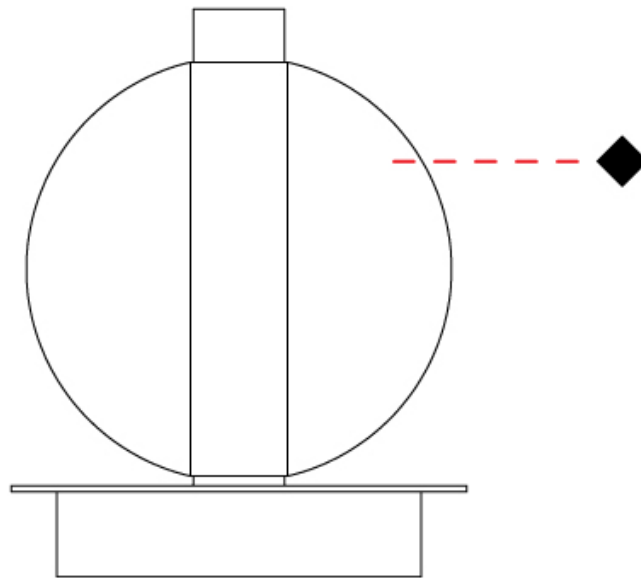

D144027-

PROJECT

TYPE

SPECIFIER

QUANTITY

DATE

D