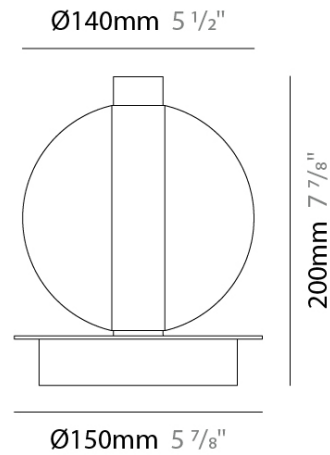

OSCURA PORTABLE

D144027-

base number   Finish
Options

1. To build a product code in our configurator select the specify button on the base model # product page
2. To build a manual product code on this datasheet choose from the options listed below in blue font and add the suffix to the base model #

GENERAL

Series: Oscura
Brand: Cangiini & Tucci
Division: Design
Mounting Type: Portable
Mounting Location: Table
Subcategory: Ambient

PHYSICAL

Shape: Round
Diameter (mm): 150
Diameter (in): 5 7/8
Height (mm): 200
Height (in): 7 7/8
Light Distribution: Omnidirectional
Weight (kg): 0.835
Weight (lbs): 1.84
Fixture Finish: AMB / BLK / BRZ / GLD / GRN / PNK / RGD / RUB / SKB / SMK / STE / TOB / TRA
Holder Finish: CHR
Fixture Material: Glass / Metal

ELECTRICAL

Number of Lamps: 1
Lamp Type: LED Retrofit
Bulb Included: Bulb Not Included
Max. Wattage Per Lamp (W): 4
Lamp Base: G9
Input Voltage (V): 120

RATINGS AND CERTIFICATIONS

Certified By: Certified for North American Standards
IP rating: IP20

PROJECT	_____
TYPE	_____
SPECIFIER	_____
QUANTITY	_____
DATE	_____