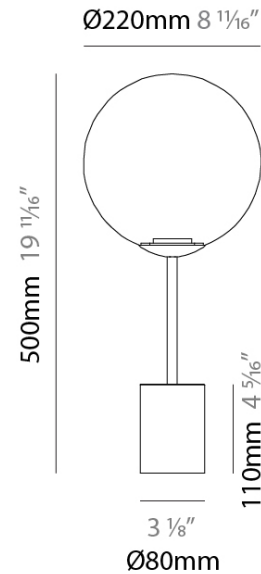

PROJECT	
TYPE	
SPECIFIER	
QUANTITY	
DATE	

PIT PORTABLE

D144036-

base number	Color Temperature	Finish Options	Finish Options

1. To build a product code in our configurator select the specify button on the base model # product page
2. To build a manual product code on this datasheet choose from the options listed below in blue font and add the suffix to the base model #

GENERAL

Series: Pit
Partner: Cangini & Tucci
Division: Design
Installation: Portable
Product Type: Table
Mounting Location: Table

PHYSICAL

Shape: Sphere
Diameter (mm): 220
Diameter (in): 8 ¹¹/₁₆
Height (mm): 500
Height (in): 19 ¹¹/₁₆
Weight (kg): 1.8
Fixture Finish: AMB / GRN / PNK / RUB / SKB / SMK / TOB / TRA
Holder Finish: SGD / SRG / SBN
Fixture Material: Glass / Metal
Primary Material: Glass - Borosilicate
Cable Details: 2000mm / 78 3/4" - Transparent Cable

ELECTRICAL

Lamp Type: LED
Input Wattage (W): 6
Dimming: Non-Dimmable
Driver Included: Yes
Driver Location: Integrated
Driver Type: Constant Current - Universal
Driver Class: Class 2
Input Voltage (V): 120 - 277
Constant Current (mA): 500

LED

Color Temperature (°K): 2700 / 3000
Max. Delivered Lumen (lm): 144
Nominal Lumen (lm): 866
CRI: >90 CRI
Lamp Life (hrs): 50000

RATINGS AND CERTIFICATIONS

Certified By: Certified for North American Standards
IP rating: IP20