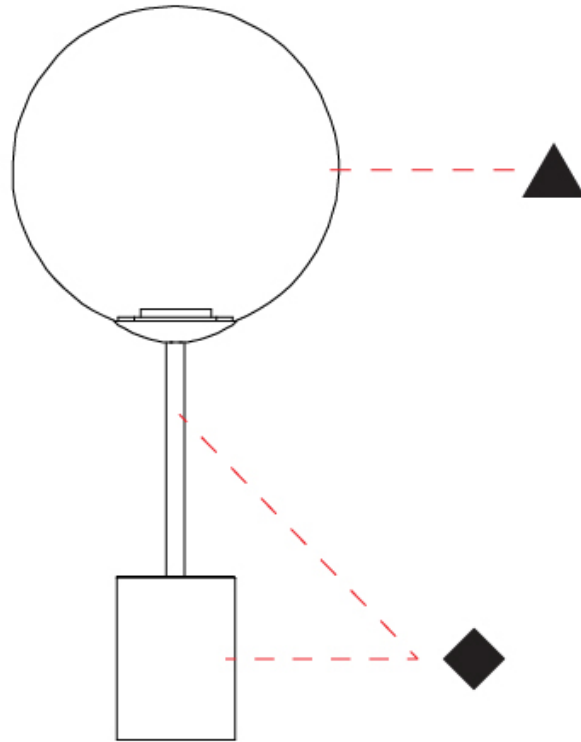

D144036-

PROJECT

TYPE

SPECIFIER

QUANTITY

DATE

D