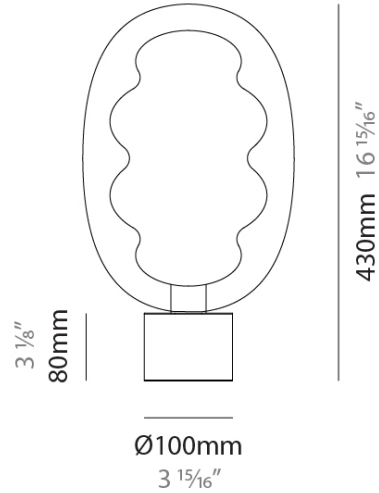

### PHYSICAL

Shape: Oval  
 Diameter (mm): 240  
 Diameter (in): 9 <sup>7</sup>/<sub>16</sub>  
 Height (mm): 430  
 Height (in): 16 <sup>15</sup>/<sub>16</sub>  
 Light Distribution: Omnidirectional  
 Fixture Finish: [AMB](#) / [GRN](#) / [PNK](#) / [RUB](#) / [SKB](#) / [SMK](#) / [TOB](#) / [TRA](#) / [SWH](#)  
 Holder Finish: [BCN](#) / [CHA](#) / [FGD](#)  
 Fixture Material: Glass / Metal

### RATINGS AND CERTIFICATIONS

Certified By: Certified for North American Standards  
 IP rating: IP20

PROJECT	_____
TYPE	_____
SPECIFIER	_____
QUANTITY	_____
DATE	_____

Ø240mm 9 <sup>7</sup>/<sub>16</sub>"