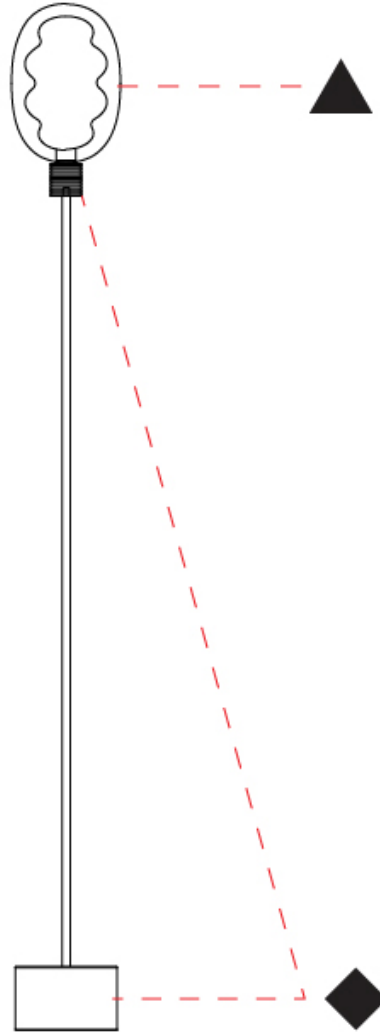

D144042-

PROJECT
TYPE
SPECIFIER
QUANTITY
DATE

D