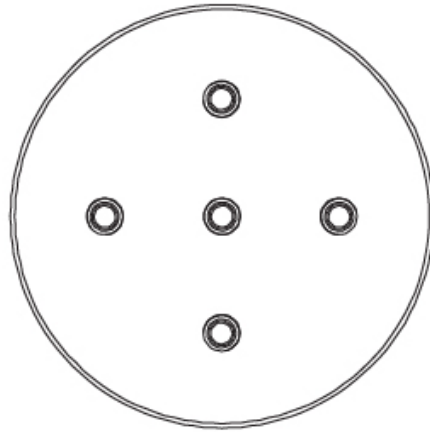

PROJECT	_____
TYPE	_____
SPECIFIER	_____
QUANTITY	_____
DATE	_____

D149007-