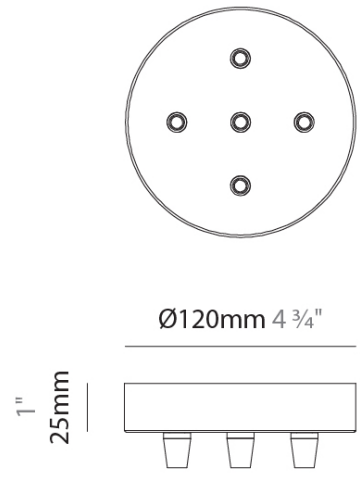

PROJECT _____
TYPE _____
SPECIFIER _____
QUANTITY _____
DATE _____

D149007-

base number   Finish
Options

DESCRIPTION
Component - Round Canopy - 120mm - 5 Holes

1. To build a product code in our configurator select the specify button on the base model # product page
2. To build a manual product code on this datasheet choose from the options listed below in blue font and add the suffix to the base model #

GENERAL
Brand: Cangani & Tucci
Division: Design

PHYSICAL
Shape: Round
Diameter (mm): 120
Diameter (in): 4 ¾
Height (mm): 25
Height (in): 1
Fixture Finish: CHR / WHI / BLK / BST / SLF / GLF
Fixture Material: Metal

RATINGS AND CERTIFICATIONS
Certified By: Certified for North American Standards
IP rating: IP20