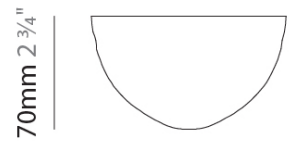

PROJECT	_____
TYPE	_____
SPECIFIER	_____
QUANTITY	_____
DATE	_____

D149008-

base number   Finish
Options

DESCRIPTION
Single 120mm - Round Cone Canopy - 2 External Holes + 1 Central Hole

1. To build a product code in our configurator select the specify button on the base model # product page
2. To build a manual product code on this datasheet choose from the options listed below in blue font and add the suffix to the base model #

GENERAL
Partner: Cangini & Tucci
Division: Design

PHYSICAL
Shape: Round
Diameter (mm): 120
Diameter (in): 4 ¾
Height (mm): 70
Height (in): 2 ¾
Fixture Finish: CHR / BCR / MBK / MWH
Fixture Material: Metal

RATINGS AND CERTIFICATIONS
Certified By: Certified for North American Standards
IP rating: IP20

Ø120mm 4 ¾"