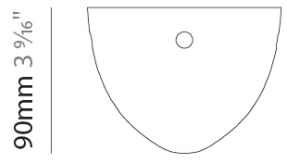

## D149009-

base number                      Finish                       
Options                     

**DESCRIPTION**  
Single 120mm - Round Cone Canopy - 4 External Holes + 1 Central Hole

- To build a product code in our configurator select the specify button on the base model # product page
- To build a manual product code on this datasheet choose from the options listed below in blue font and add the suffix to the base model #

**GENERAL**  
Partner: Cangini & Tucci  
Division: Design

**PHYSICAL**  
Shape: Round  
Diameter (mm): 120  
Diameter (in): 4 3/4  
Height (mm): 90  
Height (in): 3 9/16  
Fixture Finish: CHR / BCR / MBK / MWH  
Fixture Material: Metal

**RATINGS AND CERTIFICATIONS**  
Certified By: Certified for North American Standards  
IP rating: IP20

Ø120mm 4 3/4"

90mm 3 9/16"

PROJECT	_____
TYPE	_____
SPECIFIER	_____
QUANTITY	_____
DATE	_____

D149009-