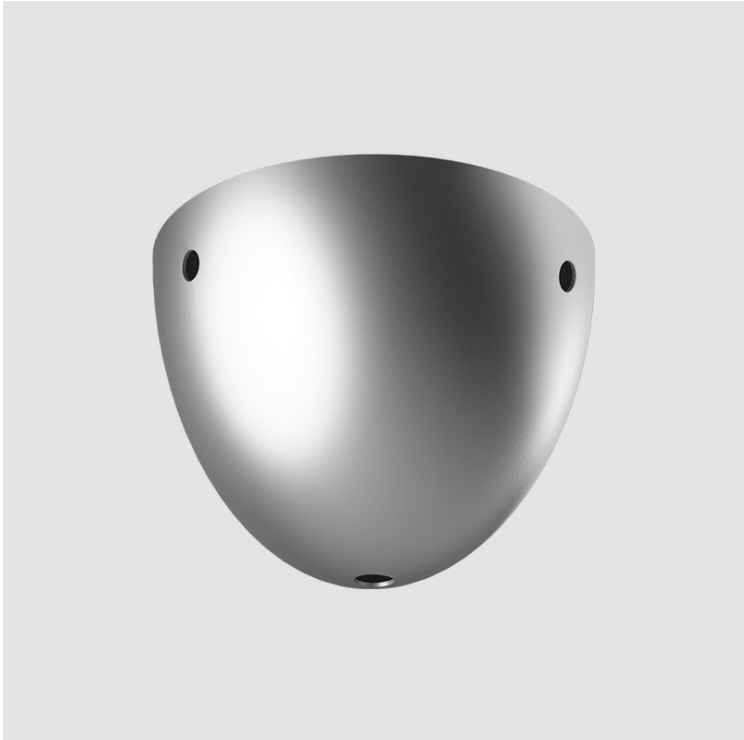

PROJECT	_____
TYPE	_____
SPECIFIER	_____
QUANTITY	_____
DATE	_____

D149009-

base number   Finish
Options

DESCRIPTION
Single 120mm - Round Cone Canopy - 4 External Holes + 1 Central Hole

1. To build a product code in our configurator select the specify button on the base model # product page
2. To build a manual product code on this datasheet choose from the options listed below in blue font and add the suffix to the base model #

GENERAL
Partner: Cangini & Tucci
Division: Design

PHYSICAL
Shape: Round
Diameter (mm): 120
Diameter (in): 4 3/4
Height (mm): 90
Height (in): 3 9/16
Fixture Finish: CHR / BCR / MBK / MWH
Fixture Material: Metal

RATINGS AND CERTIFICATIONS
Certified By: Certified for North American Standards
IP rating: IP20

Ø120mm 4 3/4"

90mm 3 9/16"