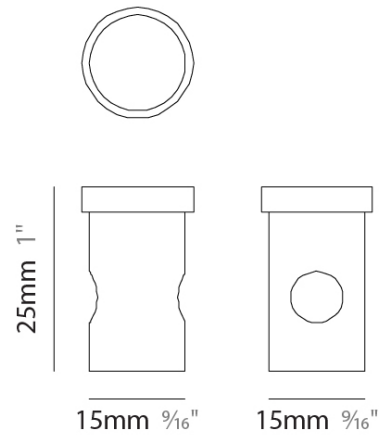

FLUTE

D149011-

base number _____
Finish Options _____

DESCRIPTION

Flute - Cable Spacer

1. To build a product code in our configurator select the specify button on the base model # product page
2. To build a manual product code on this datasheet choose from the options listed below in blue font and add the suffix to the base model #

GENERAL

Series: Flute _____
Partner: Cangini & Tucci _____
Division: Design _____

PHYSICAL

Fixture Finish: [CHR](#) / [BCR](#) / [MBK](#) / [MWH](#) _____
Fixture Material: Metal _____

RATINGS AND CERTIFICATIONS

Certified By: Certified for North American Standards _____
IP rating: IP20 _____