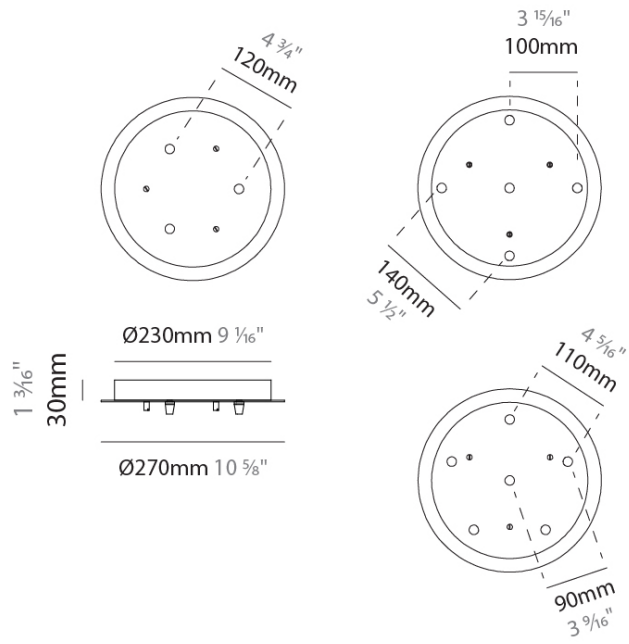

PROJECT	
TYPE	
SPECIFIER	
QUANTITY	
DATE	

D149014-

base number   Finish
Options

DESCRIPTION
Component - Round Canopy - 270mm - for 3 - 5 - 6 lights

1. To build a product code in our configurator select the specify button on the base model # product page
2. To build a manual product code on this datasheet choose from the options listed below in blue font and add the suffix to the base model #

GENERAL

Brand: Cangani & Tucci
Division: Design

PHYSICAL

Shape: Round
Diameter (mm): 270
Diameter (in): 10 ⁵/₈
Height (mm): 30
Height (in): 1 ³/₁₆
Fixture Finish: CHR / WHI / BLK / BST / SLF / GLF
Fixture Material: Metal

RATINGS AND CERTIFICATIONS

Certified By: Certified for North American Standards
IP rating: IP20