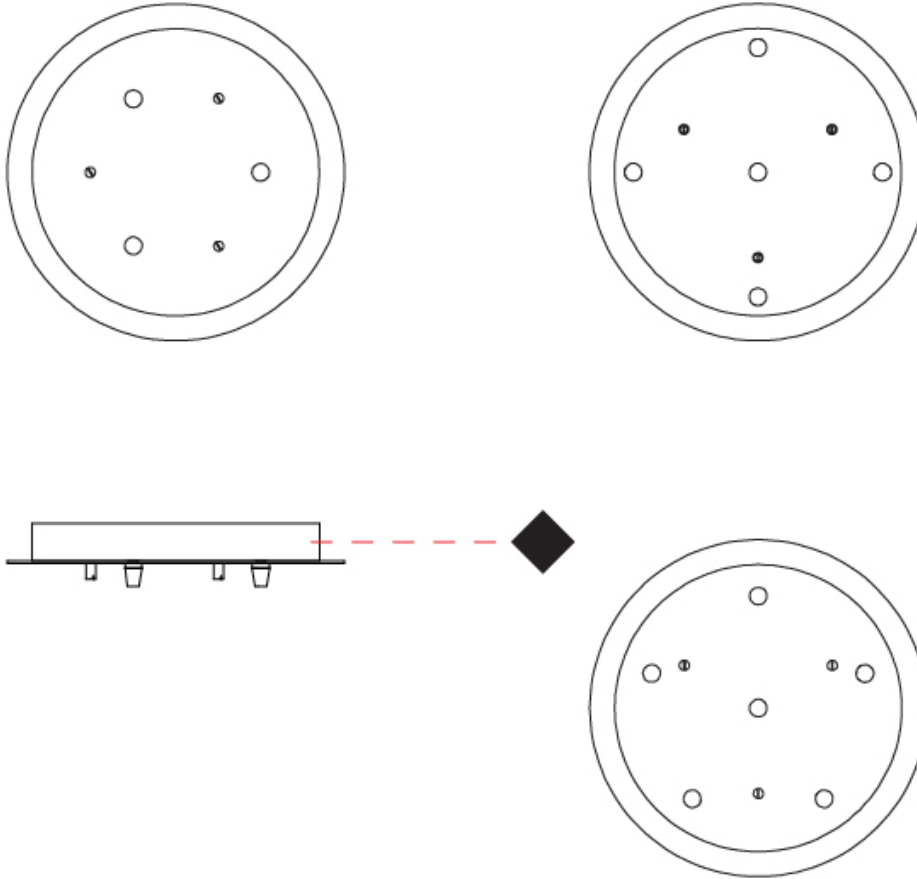

PROJECT _____
TYPE _____
SPECIFIER _____
QUANTITY _____
DATE _____

D149014-

D