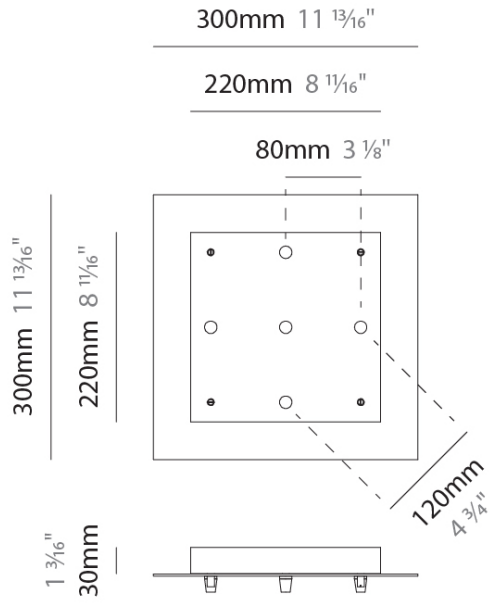

PROJECT	
TYPE	
SPECIFIER	
QUANTITY	
DATE	

D149017-

base number   Finish
Options

DESCRIPTION
Component - Square Canopy - 300mm - for 5 lights

1. To build a product code in our configurator select the specify button on the base model # product page
2. To build a manual product code on this datasheet choose from the options listed below in blue font and add the suffix to the base model #

GENERAL
Brand: Cangani & Tucci
Division: Design

PHYSICAL
Shape: Square
Length (mm): 300
Length (in): 11 ¹³/₁₆"
Width (mm): 300
Width (in): 11 ¹³/₁₆"
Height (mm): 30
Height (in): 1 ³/₁₆"
Fixture Finish: CHR / WHI / BLK / BST / SLF / GLF
Fixture Material: Metal

RATINGS AND CERTIFICATIONS
Certified By: Certified for North American Standards
IP rating: IP20