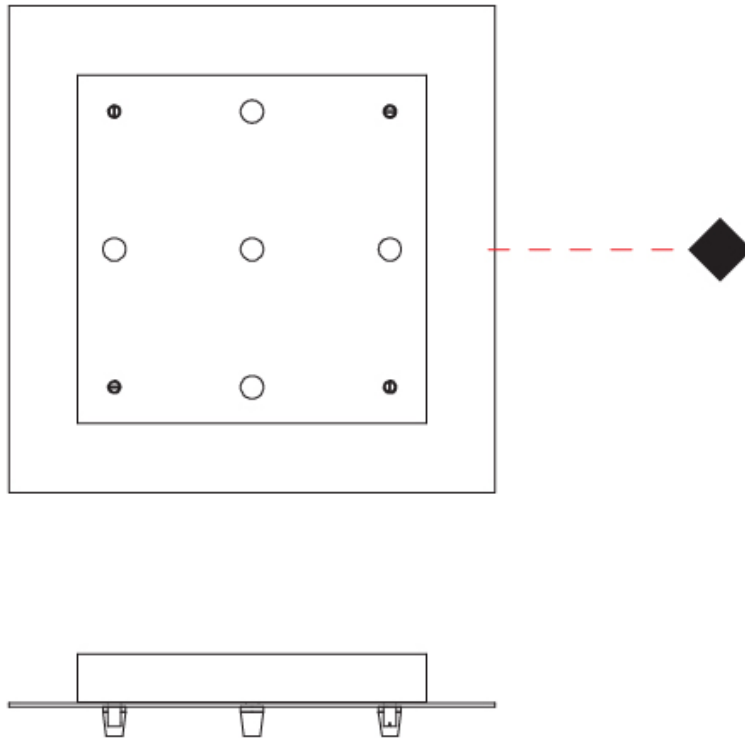

PROJECT _____

TYPE _____

SPECIFIER _____

QUANTITY _____

DATE _____

D149017-

D