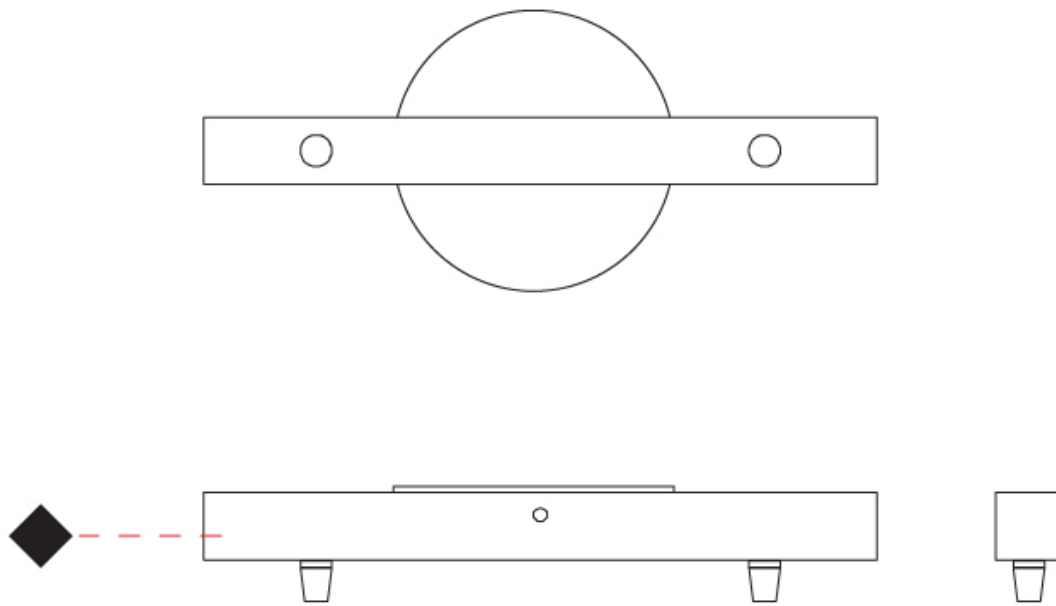

PROJECT	_____
TYPE	_____
SPECIFIER	_____
QUANTITY	_____
DATE	_____

D149019-

D