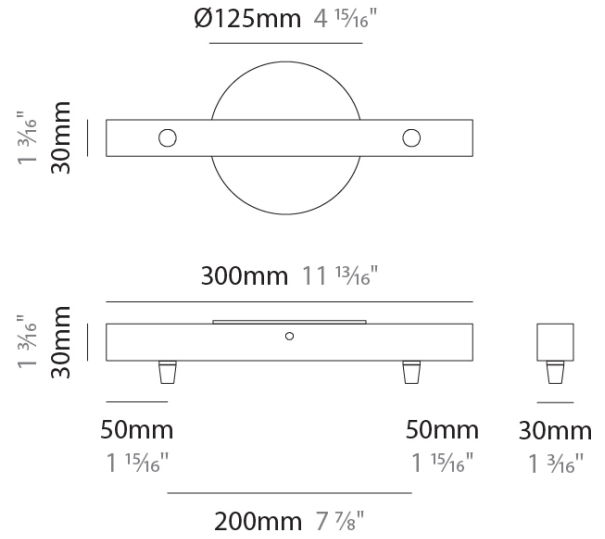

PROJECT	
TYPE	
SPECIFIER	
QUANTITY	
DATE	

D149019-

base number   Finish
Options

DESCRIPTION
Component - Slim Linear Canopy - 300mm - 2 lights

1. To build a product code in our configurator select the specify button on the base model # product page
2. To build a manual product code on this datasheet choose from the options listed below in blue font and add the suffix to the base model #

GENERAL

Brand: Cangani & Tucci
Division: Design

PHYSICAL

Shape: Rectangle
Length (mm): 300
Length (in): 11 13/16
Width (mm): 30
Width (in): 1 3/16
Height (mm): 30
Height (in): 1 3/16
Fixture Finish: [CHR](#) / [WHI](#) / [BLK](#) / [BST](#) / [SLF](#) / [GLF](#)
Fixture Material: Metal

RATINGS AND CERTIFICATIONS

Certified By: Certified for North American Standards
IP rating: IP20