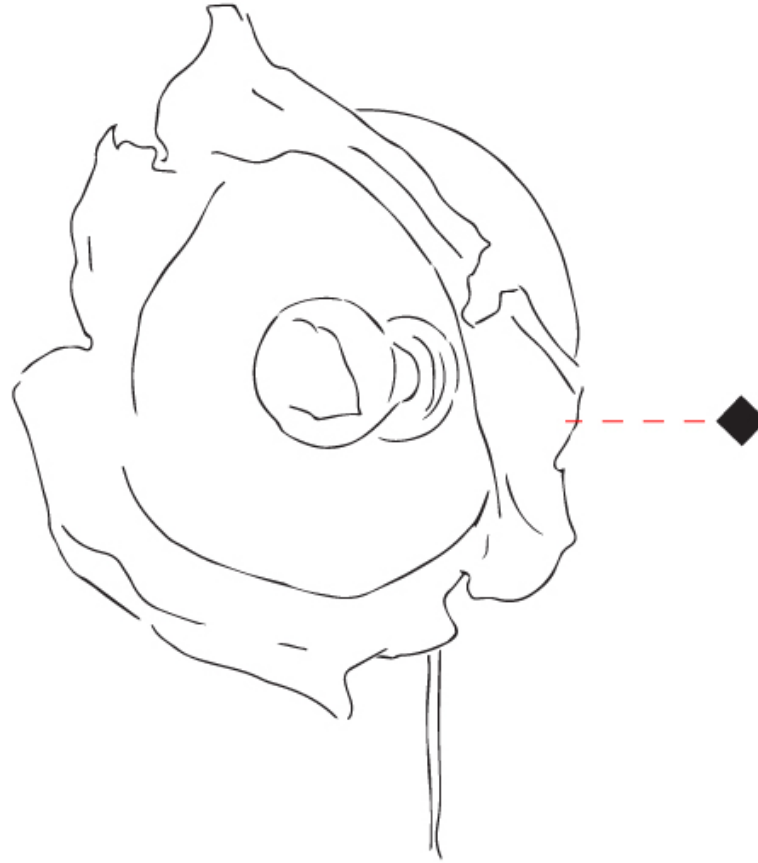

GENERAL

Series: Fara Wall
 Brand: Jenna Basso Pietrobon
 Division: Design
 Mounting Type: Surface
 Mounting Location: Wall
 Subcategory: Sconce

PHYSICAL

Shape: Abstract
 Length (mm): 240
 Length (in): 9 ½
 Width (mm): 240
 Width (in): 9 ½
 Height (mm): 240
 Height (in): 9 ½
 Light Distribution: Omnidirectional
 Weight (kg): 3
 Weight (lbs): 6.61
 Fixture Finish: [APR / CAN / SND](#)
 Fixture Material: Ceramic
 Cable Details: Rounded black plastic (non-braided).
 Upon Request: Transparent Cable

Each lamp is handmade, so all measurements are approximate due to the uniqueness of each piece.

FARA WALL SURFACE

D193001-

PROJECT

TYPE

SPECIFIER

QUANTITY

DATE