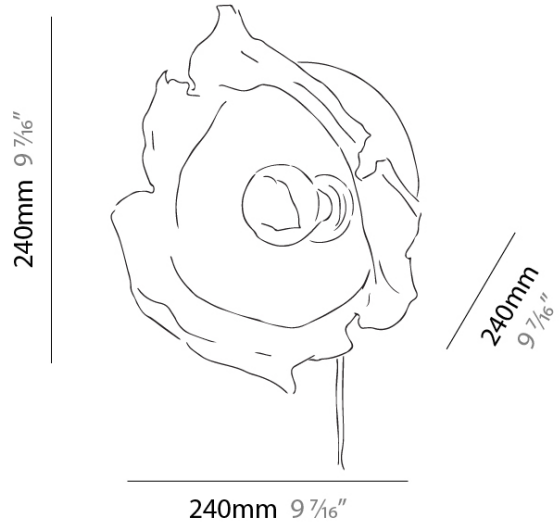

GENERAL

Series: Fara Wall
 Brand: Jenna Basso Pietrobon
 Division: Design
 Mounting Type: Surface
 Mounting Location: Wall
 Subcategory: Sconce

PHYSICAL

Shape: Abstract
 Length (mm): 240
 Length (in): 9 ½
 Width (mm): 240
 Width (in): 9 ½
 Height (mm): 240
 Height (in): 9 ½
 Light Distribution: Omnidirectional
 Weight (kg): 3
 Weight (lbs): 6.61
 Fixture Finish: [APR / CAN / SND](#)
 Fixture Material: Ceramic
 Cable Details: Rounded black plastic (non-braided).
 Upon Request: Transparent Cable

Each lamp is handmade, so all measurements are approximate due to the uniqueness of each piece.

FARA WALL SURFACE

D193001-

PROJECT

TYPE

SPECIFIER

QUANTITY

DATE