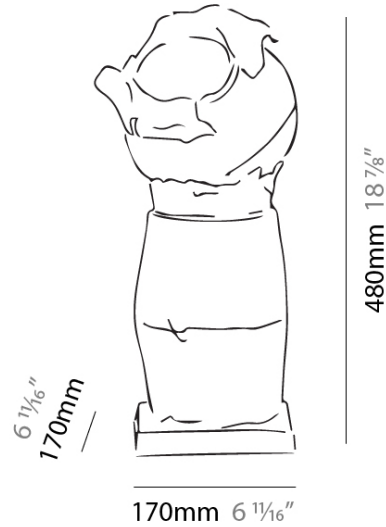

PROJECT	_____
TYPE	_____
SPECIFIER	_____
QUANTITY	_____
DATE	_____

BREGANZE+FARA PORTABLE

D194000-

base number Finish
Options

1. To build a product code in our configurator select the specify button on the base model # product page
2. To build a manual product code on this datasheet choose from the options listed below in blue font and add the suffix to the base model #

GENERAL

Series: Breganze+Fara
Brand: Jenna Basso Pietrobon
Division: Design
Mounting Type: Portable
Mounting Location: Table
Subcategory: Ambient

PHYSICAL

Shape: Abstract
Length (mm): 170
Length (in): 6 ¹¹/₁₆
Width (mm): 170
Width (in): 6 ¹¹/₁₆
Height (mm): 480
Height (in): 18 ⁷/₈
Light Distribution: Omnidirectional
Weight (kg): 3
Weight (lbs): 6.61
Fixture Finish: [APR / CAN / SND](#)
Fixture Material: Ceramic

ELECTRICAL

Number of Lamps: 1
Lamp Type: LED Retrofit
Lamp Shape: A19
Bulb Included: Bulb Not Included
Lamp Base: E26
Input Voltage (V): 120

RATINGS AND CERTIFICATIONS

Certified By: Certified for North American Standards
IP rating: IP20

Each lamp is handmade, so all measurements are approximate due to the uniqueness of each piece.