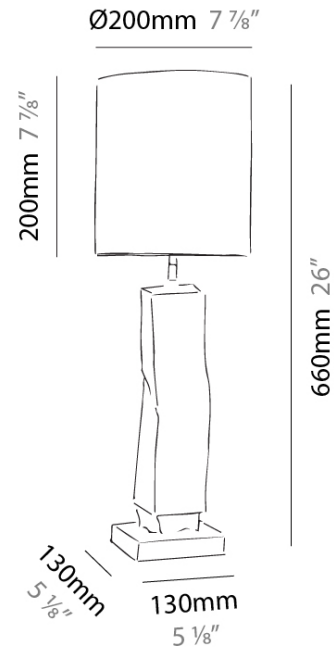

CRESPANO PORTABLE

D194005-

base number Finish
Options

PROJECT
TYPE
SPECIFIER
QUANTITY
DATE

1. To build a product code in our configurator select the specify button on the base model # product page
2. To build a manual product code on this datasheet choose from the options listed below in blue font and add the suffix to the base model #

GENERAL

Series: Crespano
Brand: Jenna Basso Pietrobon
Division: Design
Mounting Type: Portable
Mounting Location: Table
Subcategory: Ambient

PHYSICAL

Shape: Abstract
Length (mm): 130
Length (in): 5 1/8
Width (mm): 130
Width (in): 5 1/8
Height (mm): 660
Height (in): 26
Light Distribution: Omnidirectional
Fixture Finish: APR / CAN / SND
Fixture Material: Ceramic

ELECTRICAL

Number of Lamps: 1
Lamp Type: LED Retrofit
Bulb Included: Bulb Not Included
Input Voltage (V): 120

RATINGS AND CERTIFICATIONS

Certified By: Certified for North American Standards
IP rating: IP20

Each lamp is handmade, so all measurements are approximate due to the uniqueness of each piece.