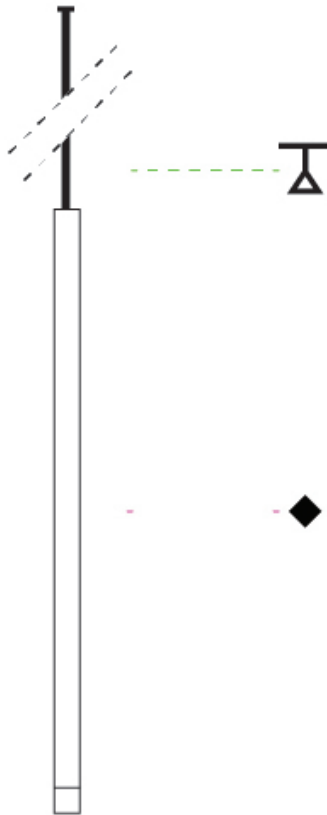

METROPOLIS MODULAR SYSTEM SUSPENSION

D201030-

PROJECT

TYPE

SPECIFIER

QUANTITY

DATE

D