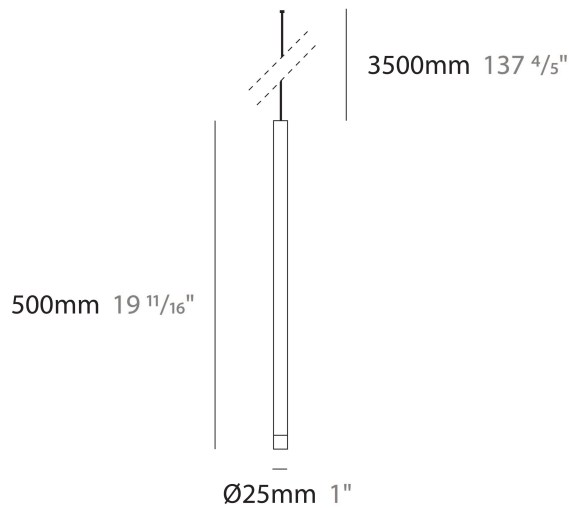

METROPOLIS MODULAR SYSTEM SUSPENSION

D201030- _____ - _____

base number   Finish (Diamond)   Cable Options

PROJECT	_____
TYPE	_____
SPECIFIER	_____
QUANTITY	_____
DATE	_____

DESCRIPTION
Metropolis Blind Tube 500 - Suspension - 500mm / 19 11/16". Replaces LED model.

1. To build a product code in our configurator select the specify button on the base model # product page
2. To build a manual product code on this datasheet choose from the options listed below in blue font and add the suffix to the base model #

GENERAL
Series: Metropolis
Subseries: Metropolis Modular System
Brand: Zaneen
Division: Design
Mounting Type: Suspension
Mounting Location: Ceiling
Subcategory: Modular

PHYSICAL
Shape: Cylinder
Diameter (mm): 25
Diameter (in): 1
Height (mm): 500
Height (in): 19 11/16
Light Distribution: Downlight
Fixture Finish: [BLK / BRZ / IND](#)
Fixture Material: Aluminum
Cable Details: [Black or Transparent - 3500mm / 137 13 / 16"](#)
Upon Request: Cylinder height. Max. 1830 mm / 72". Min 153mm / 6". Min. qty required 50 pcs.

RATINGS AND CERTIFICATIONS
Certified By: Certified for North American Standards
IP rating: IP41 (Damp)