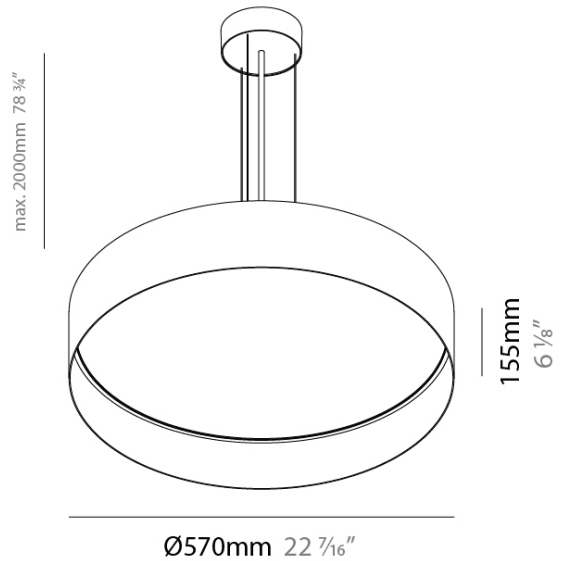

GENERAL

Series: Cosmopolitan
 Brand: Zaneen
 Division: Design
 Mounting Type: Suspension
 Mounting Location: Ceiling
 Subcategory: Up/Down Light

PHYSICAL

Shape: Round
 Diameter (mm): 570
 Diameter (in): 22 7/16
 Height (mm): 155
 Height (in): 6 1/8
 Max. Overall Height (mm): 2155
 Max. Overall Height (in): 84 13/16
 Light Distribution: Direct / Indirect
 Diffuser: Polycarbonate - Opal, Micro-prism, Sparkling Secret, Vintage Industrial
 Fixture Finish: MBG / MWG
 Fixture Material: Aluminum
 Cable Details: 2000mm/78 3/4" Transparent PVC power cable

ELECTRICAL

Lamp Type: LED
 Input Wattage (W): 68
 Input Voltage (V): 120 - 277
 Constant Current (MA): 350

LED

Color Temperature (°K): 2700-6500 Tunable White
 CRI: >90 CRI
 Lamp Life (hrs): 60000

OPTICAL

Beam Angle: 96

RATINGS AND CERTIFICATIONS

Certified By: Certified for North American Standards
 IP rating: IP20

COSMOPOLITAN SUSPENSION

D201061-

PROJECT	_____
TYPE	_____
SPECIFIER	_____
QUANTITY	_____
DATE	_____

D

COSMOPOLITAN SUSPENSION

COLOR FINISH CHART

PROJECT

TYPE

SPECIFIER

QUANTITY

DATE