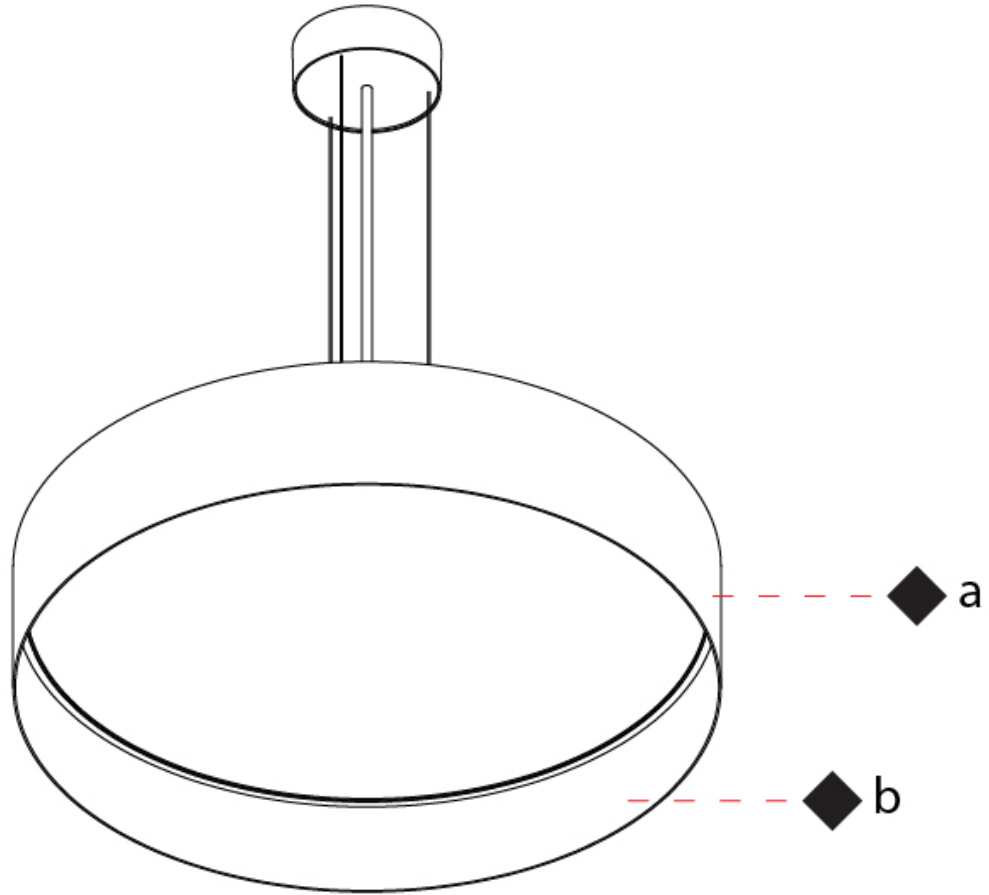

GENERAL

Series: Cosmopolitan
 Brand: Zaneen
 Division: Design
 Mounting Type: Suspension
 Mounting Location: Ceiling
 Subcategory: Up/Down Light

PHYSICAL

Shape: Round
 Diameter (mm): 570
 Diameter (in): 22 7/16
 Height (mm): 155
 Height (in): 6 1/8
 Max. Overall Height (mm): 2155
 Max. Overall Height (in): 84 13/16
 Light Distribution: Direct / Indirect
 Diffuser: Polycarbonate - Opal, Micro-prism, Sparkling Secret, Vintage Industrial
 Fixture Finish: MBG / MWG
 Fixture Material: Aluminum
 Cable Details: 2000mm/78 3/4" Transparent PVC power cable

Beam Angle: 96

RATINGS AND CERTIFICATIONS

Certified By: Certified for North American Standards
 IP rating: IP20

COSMOPOLITAN SUSPENSION

D201061-

PROJECT	_____
TYPE	_____
SPECIFIER	_____
QUANTITY	_____
DATE	_____