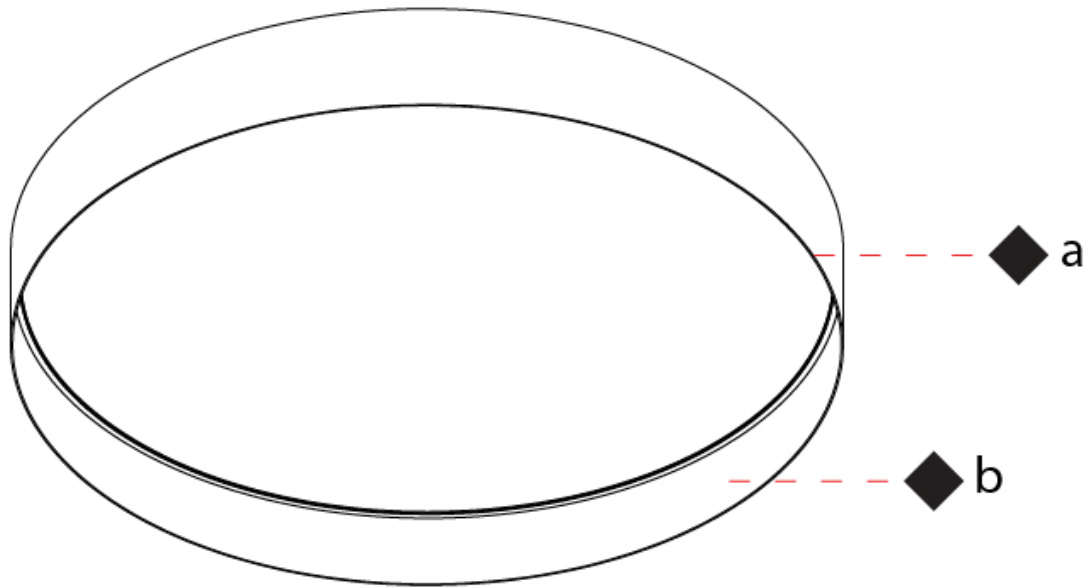

D202009-

PROJECT	_____
TYPE	_____
SPECIFIER	_____
QUANTITY	_____
DATE	_____