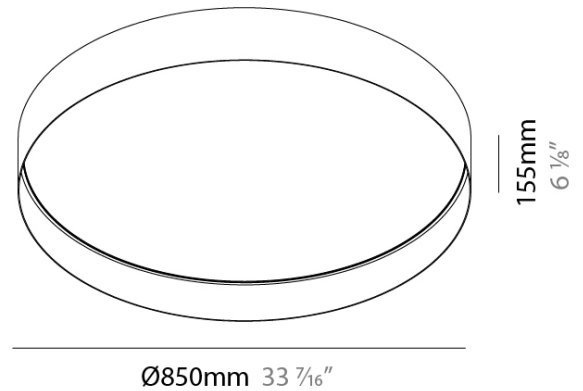

PROJECT	_____
TYPE	_____
SPECIFIER	_____
QUANTITY	_____
DATE	_____

COSMOPOLITAN SURFACE

D202009-

base number
Color   Finish   Diffuser
Temperature   Options

1. To build a product code in our configurator select the specify button on the base model # product page
2. To build a manual product code on this datasheet choose from the options listed below in blue font and add the suffix to the base model #

GENERAL

Series: Cosmopolitan
Brand: Zaneen
Division: Design
Mounting Type: Surface
Mounting Location: Ceiling
Subcategory: Ambient

PHYSICAL

Shape: Round
Diameter (mm): 850
Diameter (in): 33 7/16
Height (mm): 155
Height (in): 6 1/8
Light Distribution: Direct
Diffuser: Polycarbonate - Opal, Micro-prism, Sparkling Secret, Vintage Industrial
Fixture Finish: MBG / MWG
Fixture Material: Aluminum

ELECTRICAL

Lamp Type: LED (Zhaga Standard)
Input Wattage (W): 83
Total Output Wattage (W): 75.5
Dimming: Tri-Mode (Non-Dimming and Phase Dimming (120Vac only) and 0-10V Dimming)
Driver Included: Yes
Driver Location: Integrated
Driver Type: Constant Current - Universal
Driver Class: Class 2
Input Voltage (V): 120 - 277
Constant Current (MA): 600

LED

Color Temperature (°K): 2700 / 3000 / 3500 / 4000
CRI: >90 CRI
Lamp Life (hrs): 60000

RATINGS AND CERTIFICATIONS

Certified By: Certified for North American Standards
IP rating: IP20