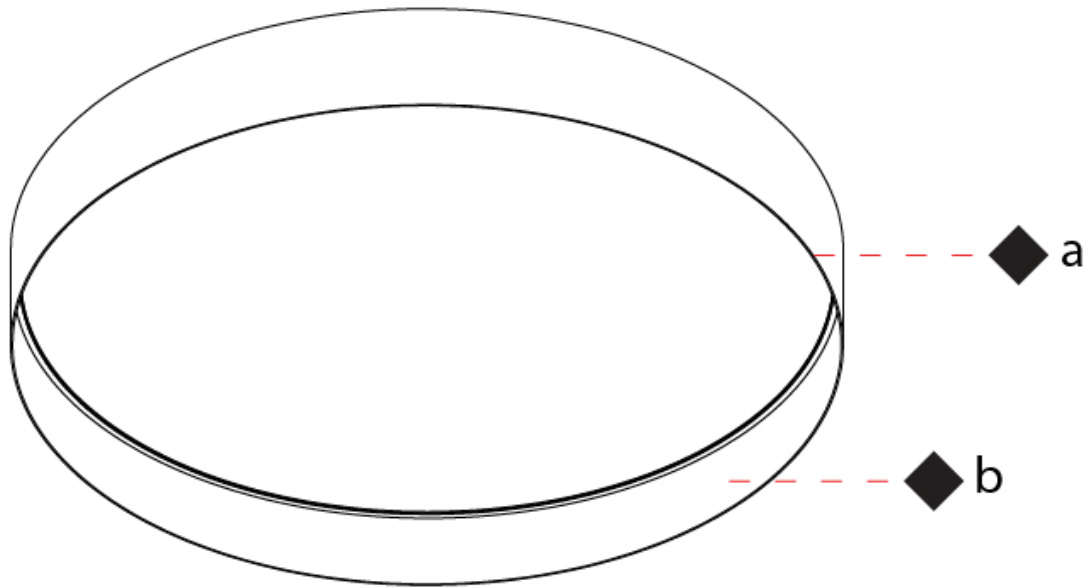

D202011-

PROJECT	_____
TYPE	_____
SPECIFIER	_____
QUANTITY	_____
DATE	_____