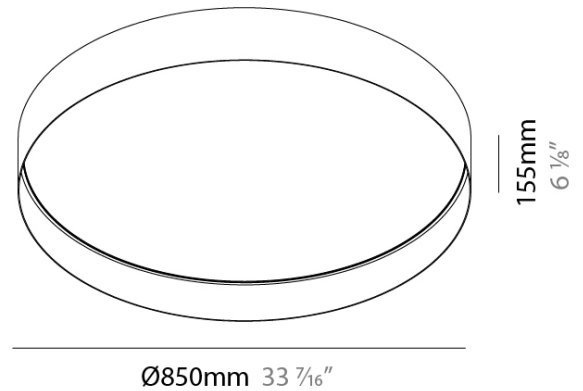

COSMOPOLITAN SURFACE

D202011- _____ - _____

base number   Finish   Diffuser
Options

PROJECT
TYPE
SPECIFIER
QUANTITY
DATE

1. To build a product code in our configurator select the specify button on the base model # product page
2. To build a manual product code on this datasheet choose from the options listed below in blue font and add the suffix to the base model #

GENERAL

Series: Cosmopolitan
Brand: Zaneen
Division: Design
Mounting Type: Surface
Mounting Location: Ceiling
Subcategory: Ambient

PHYSICAL

Shape: Round
Diameter (mm): 850
Diameter (in): 33 7/16
Height (mm): 155
Height (in): 6 1/8
Light Distribution: Direct
Diffuser: Polycarbonate - Opal, Micro-prism, Sparkling Secret, Vintage Industrial
Fixture Finish: MBG / MWG
Fixture Material: Aluminum

ELECTRICAL

Lamp Type: LED
Input Wattage (W): 83
Input Voltage (V): 120 - 277
Constant Current (MA): 350

LED

Color Temperature (°K): 2700-6500 Tunable White
CRI: >90 CRI
Lamp Life (hrs): 60000

RATINGS AND CERTIFICATIONS

Certified By: Certified for North American Standards
IP rating: IP20