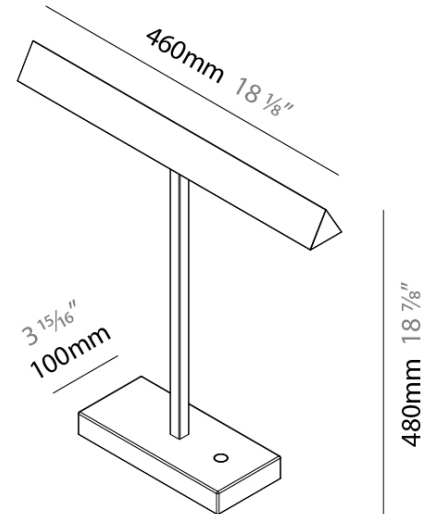

ELLE PORTABLE

D204000-

base number Finish
Options

PROJECT
TYPE
SPECIFIER
QUANTITY
DATE

1. To build a product code in our configurator select the specify button on the base model # product page
2. To build a manual product code on this datasheet choose from the options listed below in blue font and add the suffix to the base model #

GENERAL

Series: Elle
Brand: Zaneen
Division: Design
Mounting Type: Portable
Mounting Location: Table
Subcategory: Task

PHYSICAL

Shape: Abstract
Length (mm): 460
Length (in): 18 1/8
Width (mm): 100
Width (in): 3 15/16
Height (mm): 480
Height (in): 18 7/8
Light Distribution: Direct
Diffuser: Acrylic Bi-Satin
Fixture Finish: [MBK / MWH / MCB](#)
Fixture Material: Aluminum

ELECTRICAL

Lamp Type: LED
Input Wattage (W): 6
Dimming: Touch Dimming
Driver Included: Yes
Driver Location: Inline Transformer Plug
Driver Class: Class 2
Input Voltage (V): 120 - 277
Output Voltage (V): 24

LED

Color Temperature (°K): 3000
CRI: >90 CRI
Lamp Life (hrs): 50000

RATINGS AND CERTIFICATIONS

Certified By: Certified for North American Standards
IP rating: IP20