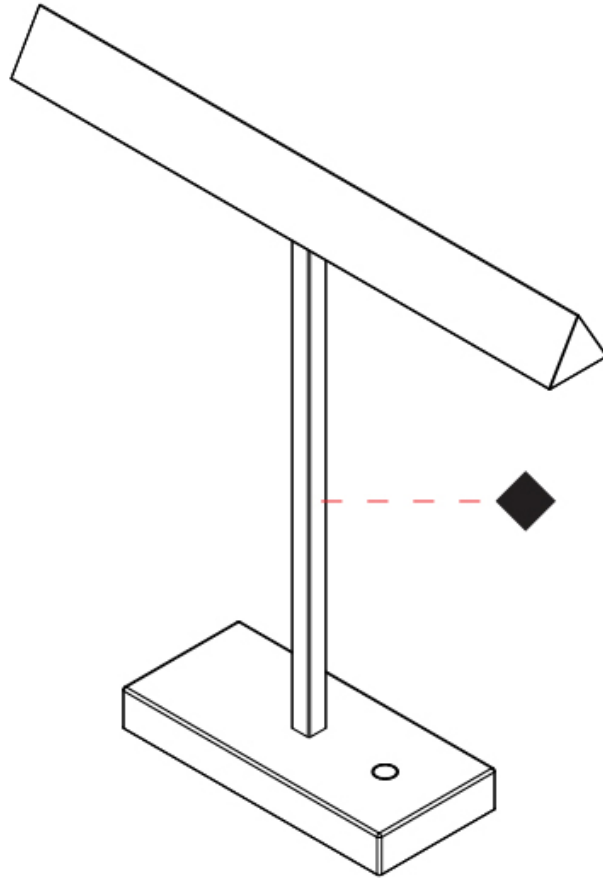

PROJECT

TYPE

SPECIFIER

QUANTITY

DATE

D