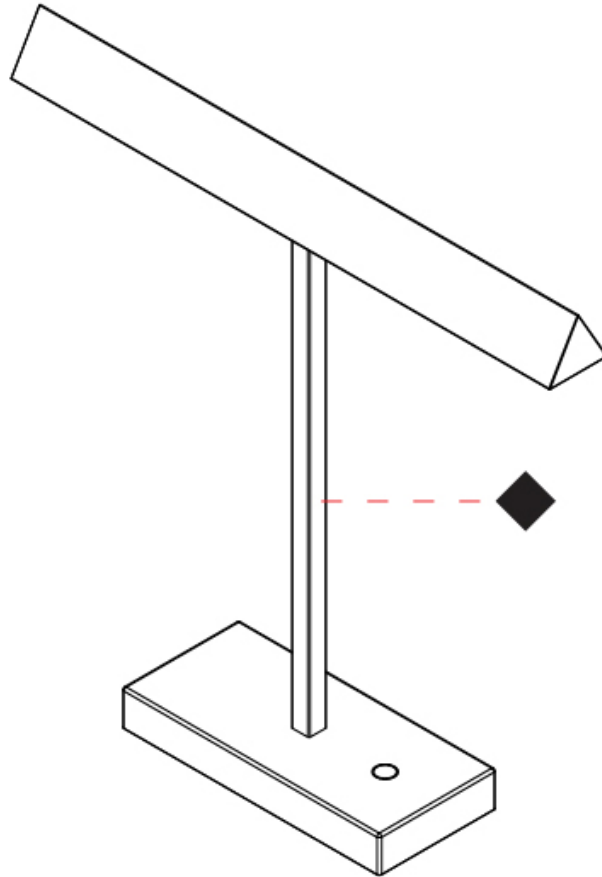

D204000-

PROJECT

TYPE

SPECIFIER

QUANTITY

DATE

D