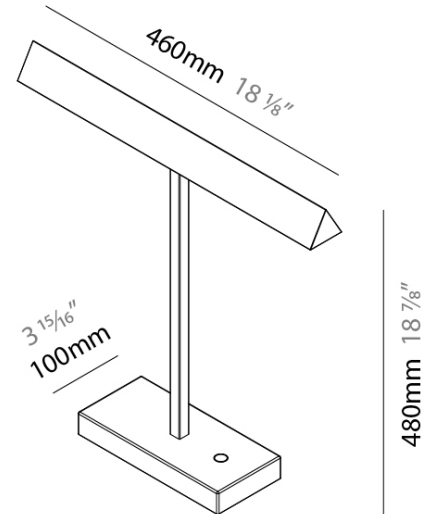

ELLE PORTABLE

D204000-

base number Finish
Options

1. To build a product code in our configurator select the specify button on the base model # product page
2. To build a manual product code on this datasheet choose from the options listed below in blue font and add the suffix to the base model #

GENERAL

Series: Elle
Partner: Zaneen
Division: Design
Installation: Portable
Product Type: Table
Mounting Location: Table
Light Distribution: Direct

PHYSICAL

Shape: Abstract
Length (mm): 460
Length (in): 18 1/8
Width (mm): 100
Width (in): 3 15/16
Height (mm): 480
Height (in): 18 7/8
Diffuser: Acrylic Bi-Satin
Fixture Finish: MBK / MWH / MCB
Fixture Material: Aluminum

ELECTRICAL

Lamp Type: LED
Input Wattage (W): 9
Total Output Wattage (W): 6
Dimming: Touch Dimming
Driver Included: Yes
Driver Location: Inline Transformer Plug
Driver Class: Class 2
Input Voltage (V): 120 - 277
Output Voltage (V): 24

LED

Color Temperature (°K): 3000
Max. Delivered Lumen (lm): 460
CRI: >90 CRI
Lamp Life (hrs): 50000

RATINGS AND CERTIFICATIONS

Certified By: Certified for North American Standards
IP rating: IP20

PROJECT
TYPE
SPECIFIER
QUANTITY
DATE