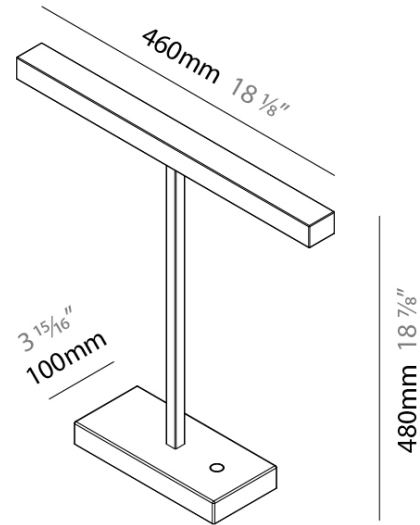

ELLE PORTABLE

D204002-

base number Finish
Options

PROJECT
TYPE
SPECIFIER
QUANTITY
DATE

1. To build a product code in our configurator select the specify button on the base model # product page
2. To build a manual product code on this datasheet choose from the options listed below in blue font and add the suffix to the base model #

GENERAL

Series: Elle
Brand: Zaneen
Division: Design
Mounting Type: Portable
Mounting Location: Table
Subcategory: Task

PHYSICAL

Shape: Square
Length (mm): 460
Length (in): 18 1/8
Width (mm): 100
Width (in): 3 15/16
Height (mm): 480
Height (in): 18 7/8
Light Distribution: Direct
Diffuser: Acrylic Bi-Satin
Fixture Finish: [MBK / MWH / MCB](#)
Fixture Material: Aluminum

ELECTRICAL

Lamp Type: LED
Input Wattage (W): 6
Dimming: Touch Dimming
Driver Included: Yes
Driver Location: Inline Transformer Plug
Driver Class: Class 2
Input Voltage (V): 120 - 277
Output Voltage (V): 24

LED

Color Temperature (°K): 3000
CRI: >90 CRI
Lamp Life (hrs): 50000

RATINGS AND CERTIFICATIONS

Certified By: Certified for North American Standards
IP rating: IP20