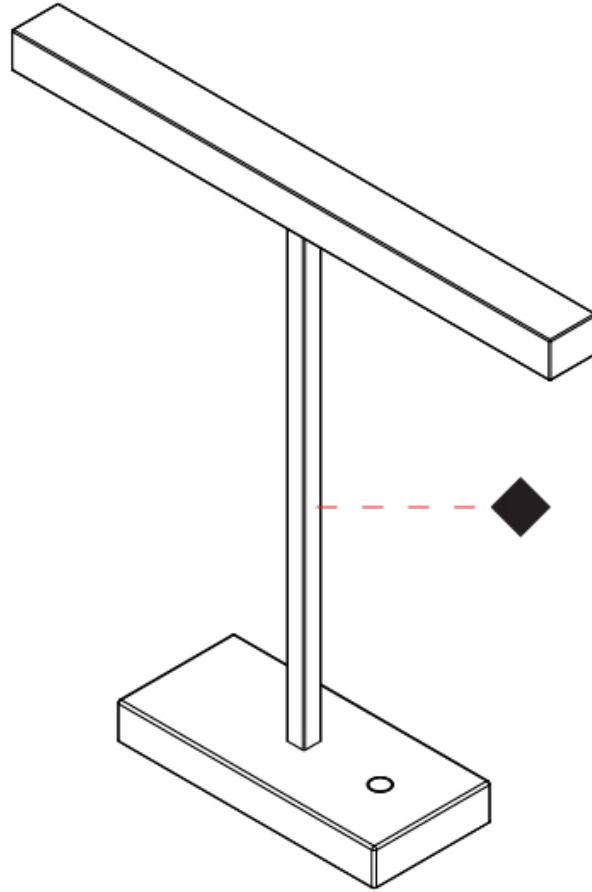

D204002-

PROJECT

TYPE

SPECIFIER

QUANTITY

DATE

D