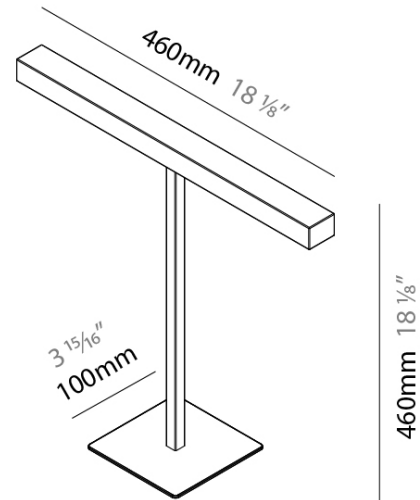

ELLE PORTABLE

D204003-

base number Finish
Options

1. To build a product code in our configurator select the specify button on the base model # product page
2. To build a manual product code on this datasheet choose from the options listed below in blue font and add the suffix to the base model #

GENERAL

Series: Elle
Partner: Zaneen
Division: Design
Installation: Portable
Product Type: Table
Mounting Location: Table
Light Distribution: Direct

PHYSICAL

Shape: Square
Length (mm): 460
Length (in): 18 1/8
Width (mm): 100
Width (in): 3 15/16
Height (mm): 460
Height (in): 18 1/8
Diffuser: Acrylic Bi-Satin
Fixture Finish: MBK / MWH / MCB
Fixture Material: Aluminum

ELECTRICAL

Lamp Type: LED
Input Wattage (W): 9
Total Output Wattage (W): 6
Dimming: Touch Dimming
Driver Included: Yes
Driver Location: Inline Transformer Plug
Driver Class: Class 2
Input Voltage (V): 120 - 277
Output Voltage (V): 24

LED

Color Temperature (°K): 3000
Max. Delivered Lumen (lm): 460
CRI: >90 CRI
Lamp Life (hrs): 50000

RATINGS AND CERTIFICATIONS

Certified By: Certified for North American Standards
IP rating: IP20

PROJECT
TYPE
SPECIFIER
QUANTITY
DATE