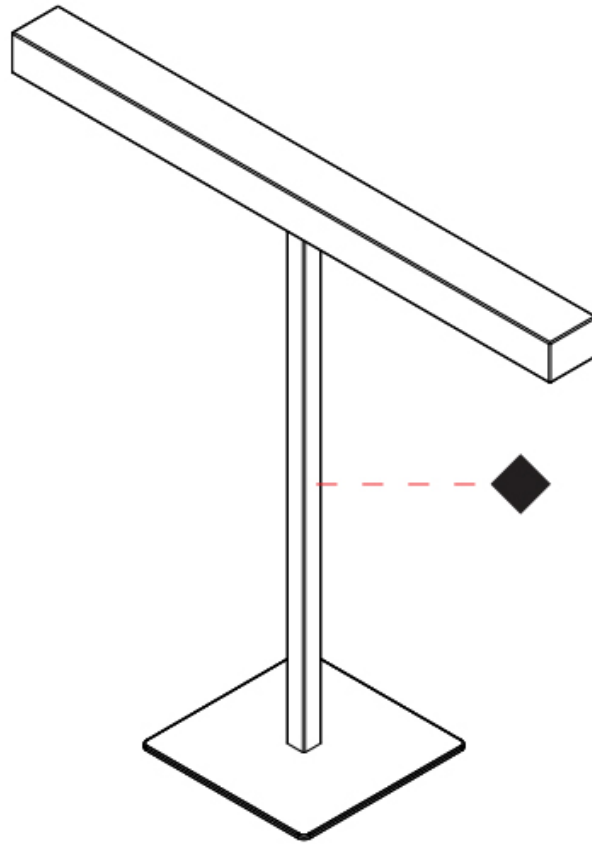

D204003-

PROJECT	_____
TYPE	_____
SPECIFIER	_____
QUANTITY	_____
DATE	_____

D