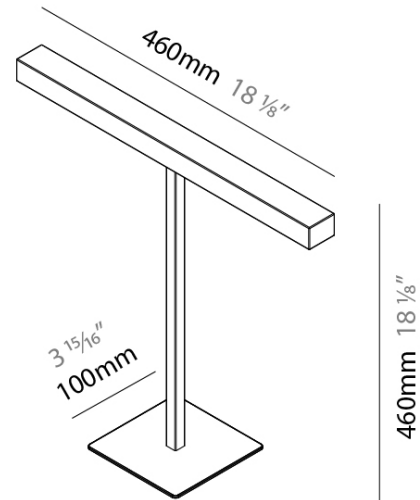

#### PHYSICAL

Shape: Square  
 Length (mm): 460  
 Length (in): 18 1/8  
 Width (mm): 100  
 Width (in): 3 15/16  
 Height (mm): 460  
 Height (in): 18 1/8  
 Diffuser: Acrylic Bi-Satin  
 Fixture Finish: MBK / MWH / MCB  
 Fixture Material: Aluminum