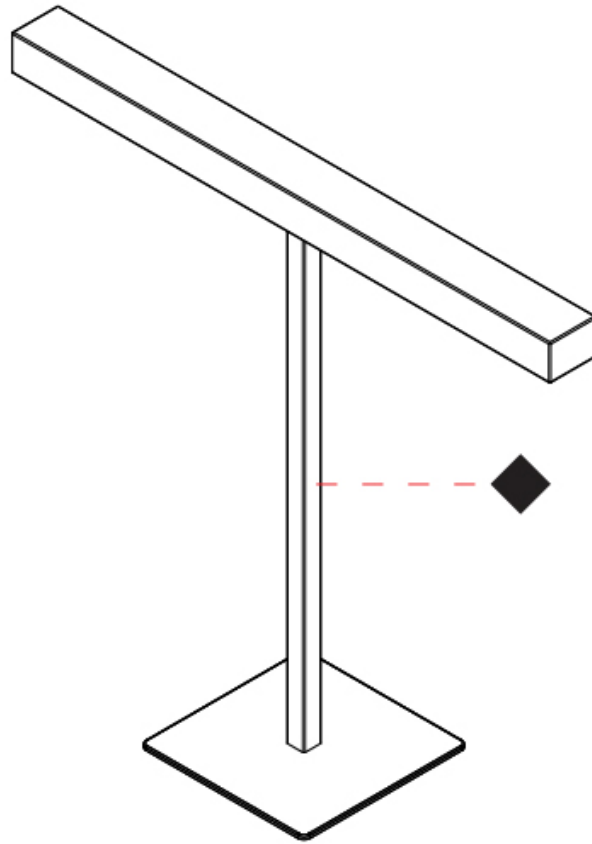

D204003-

PROJECT

TYPE

SPECIFIER

QUANTITY

DATE

D